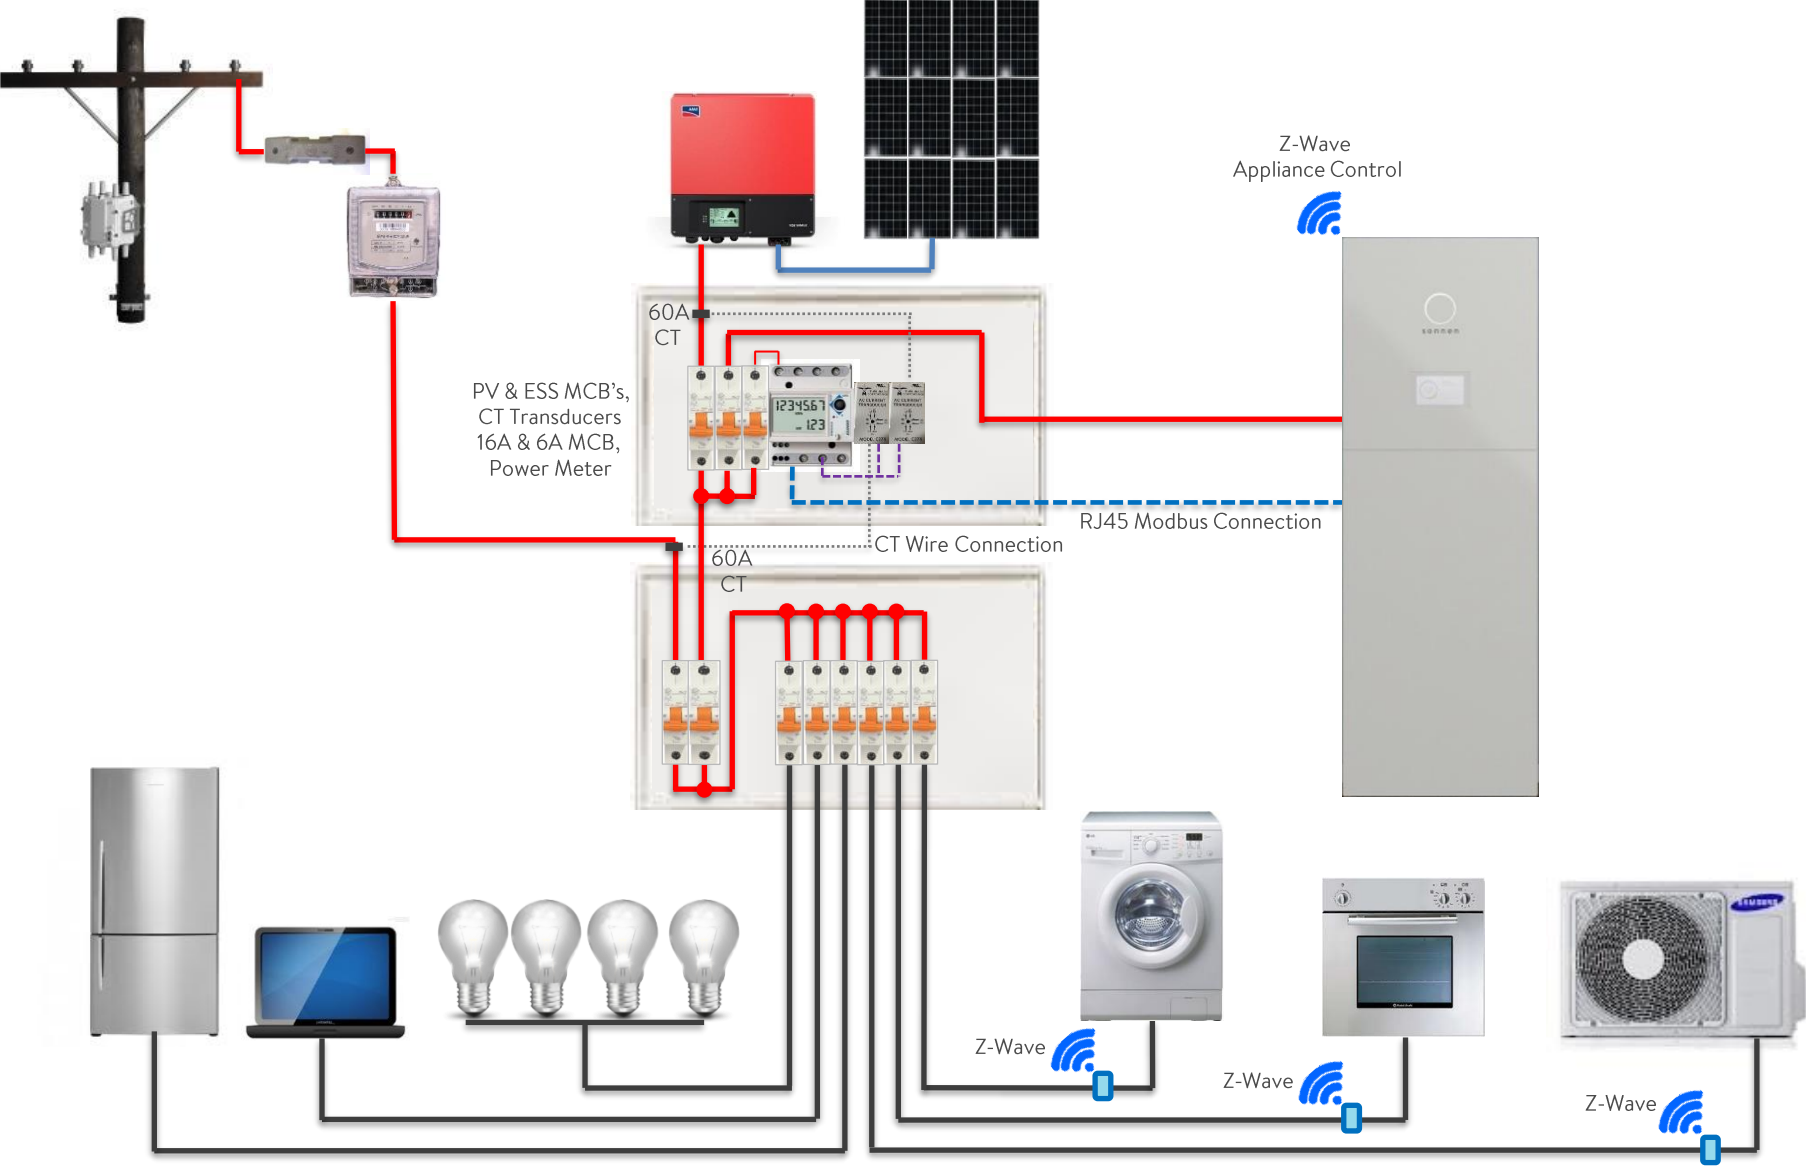

Sonnen - Domestic PV Installation Diagram

Single Phase – Net Feed PV

Sonnen – Domestic Installation – Grid Measurement Main Board – Option 1

Sonnen – Domestic Installation – Grid Measurement Sub Board – Option 2

Sonnen – Domestic Installation – Grid Measurement Sub Board – Option 3

Sonnen – Domestic Installation – Grid Measurement Sub Board – Option 4

Sonnen – Domestic Installation – Grid Measurement Main Board – Dual PV Dual sonnen – Option 5