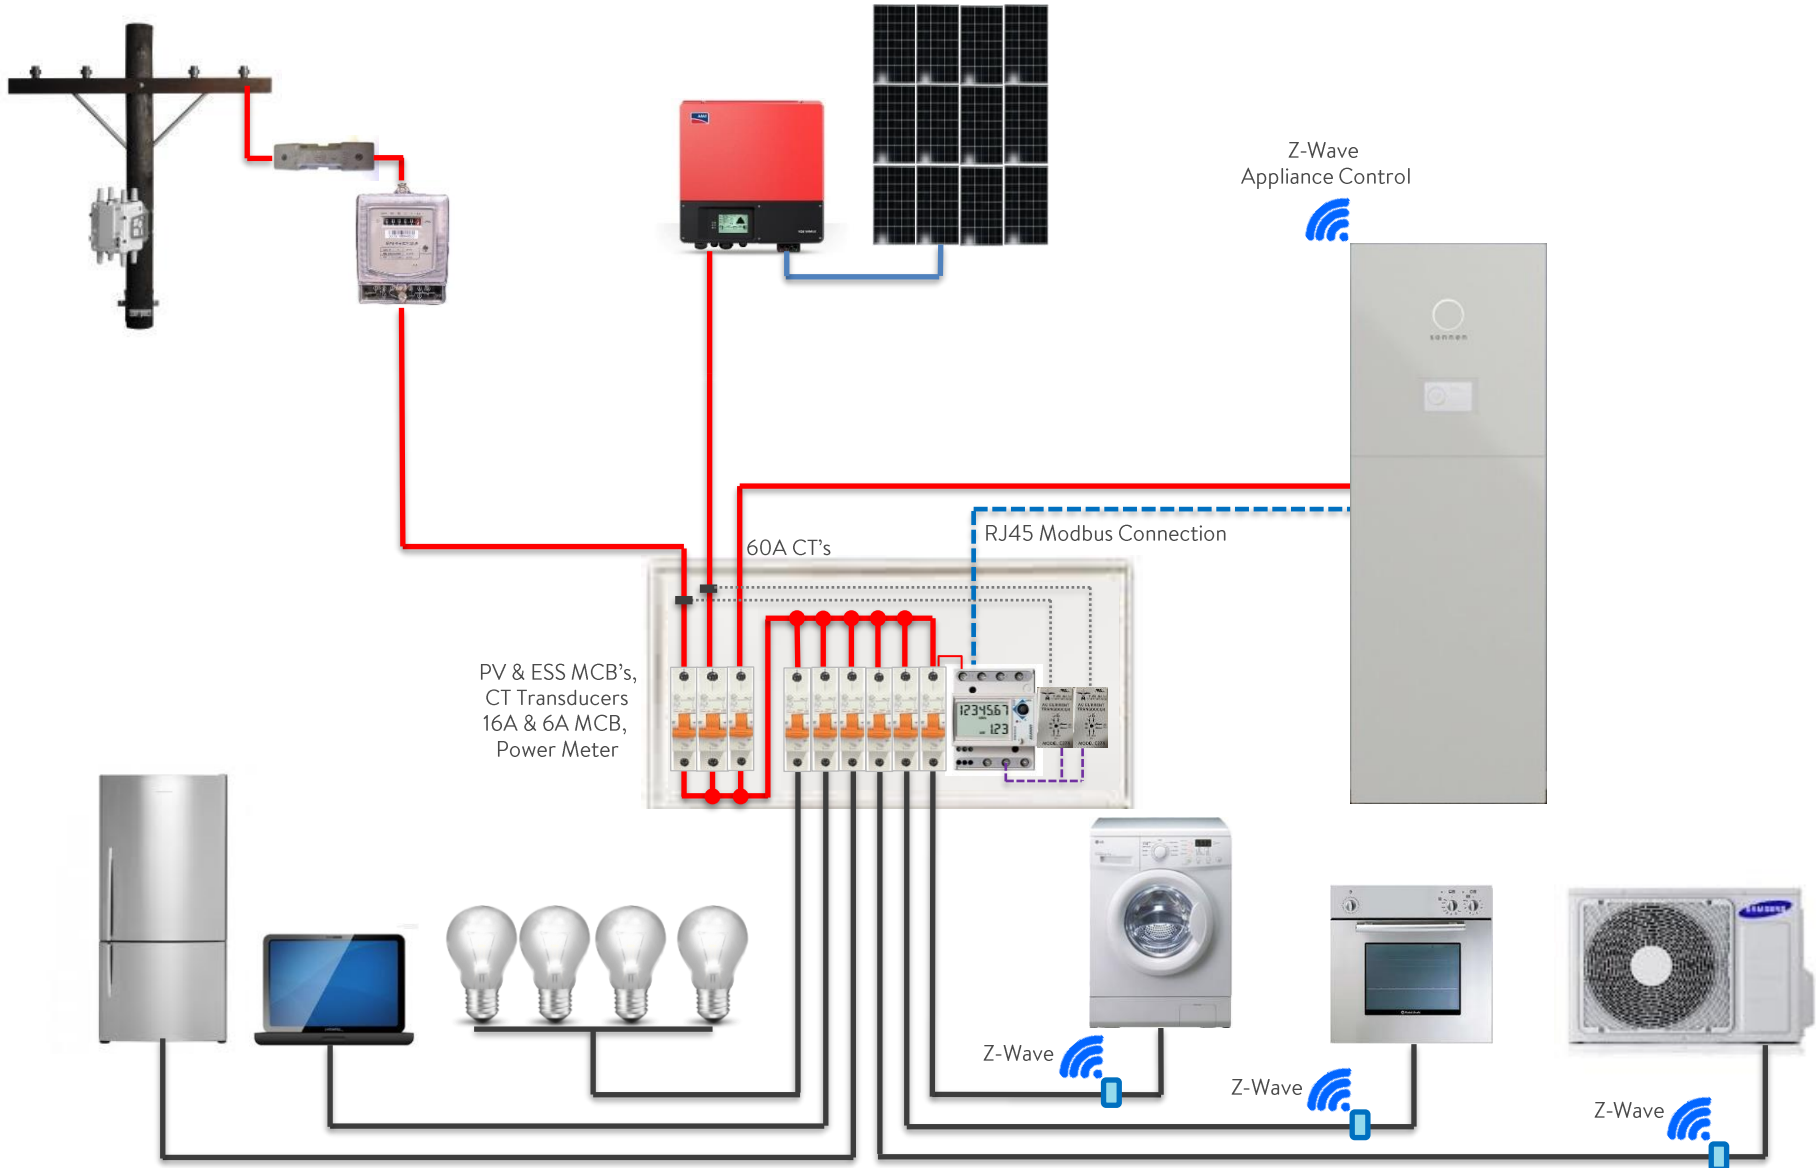

Sonnen - Domestic PV Installation Diagram

Single Phase – Net Feed PV

Sonnen – Domestic Installation – Grid Measurement Main Board – Option 1

Sonnen – Domestic Installation – Grid Measurement Sub Board – Option 2

Sonnen – Domestic Installation – Grid Measurement Sub Board – Option 3

Sonnen – Domestic Installation – Grid Measurement Sub Board – Option 4

Sonnen – Domestic Installation – Grid Measurement Main Board – Dual PV Dual sonnen – Option 5