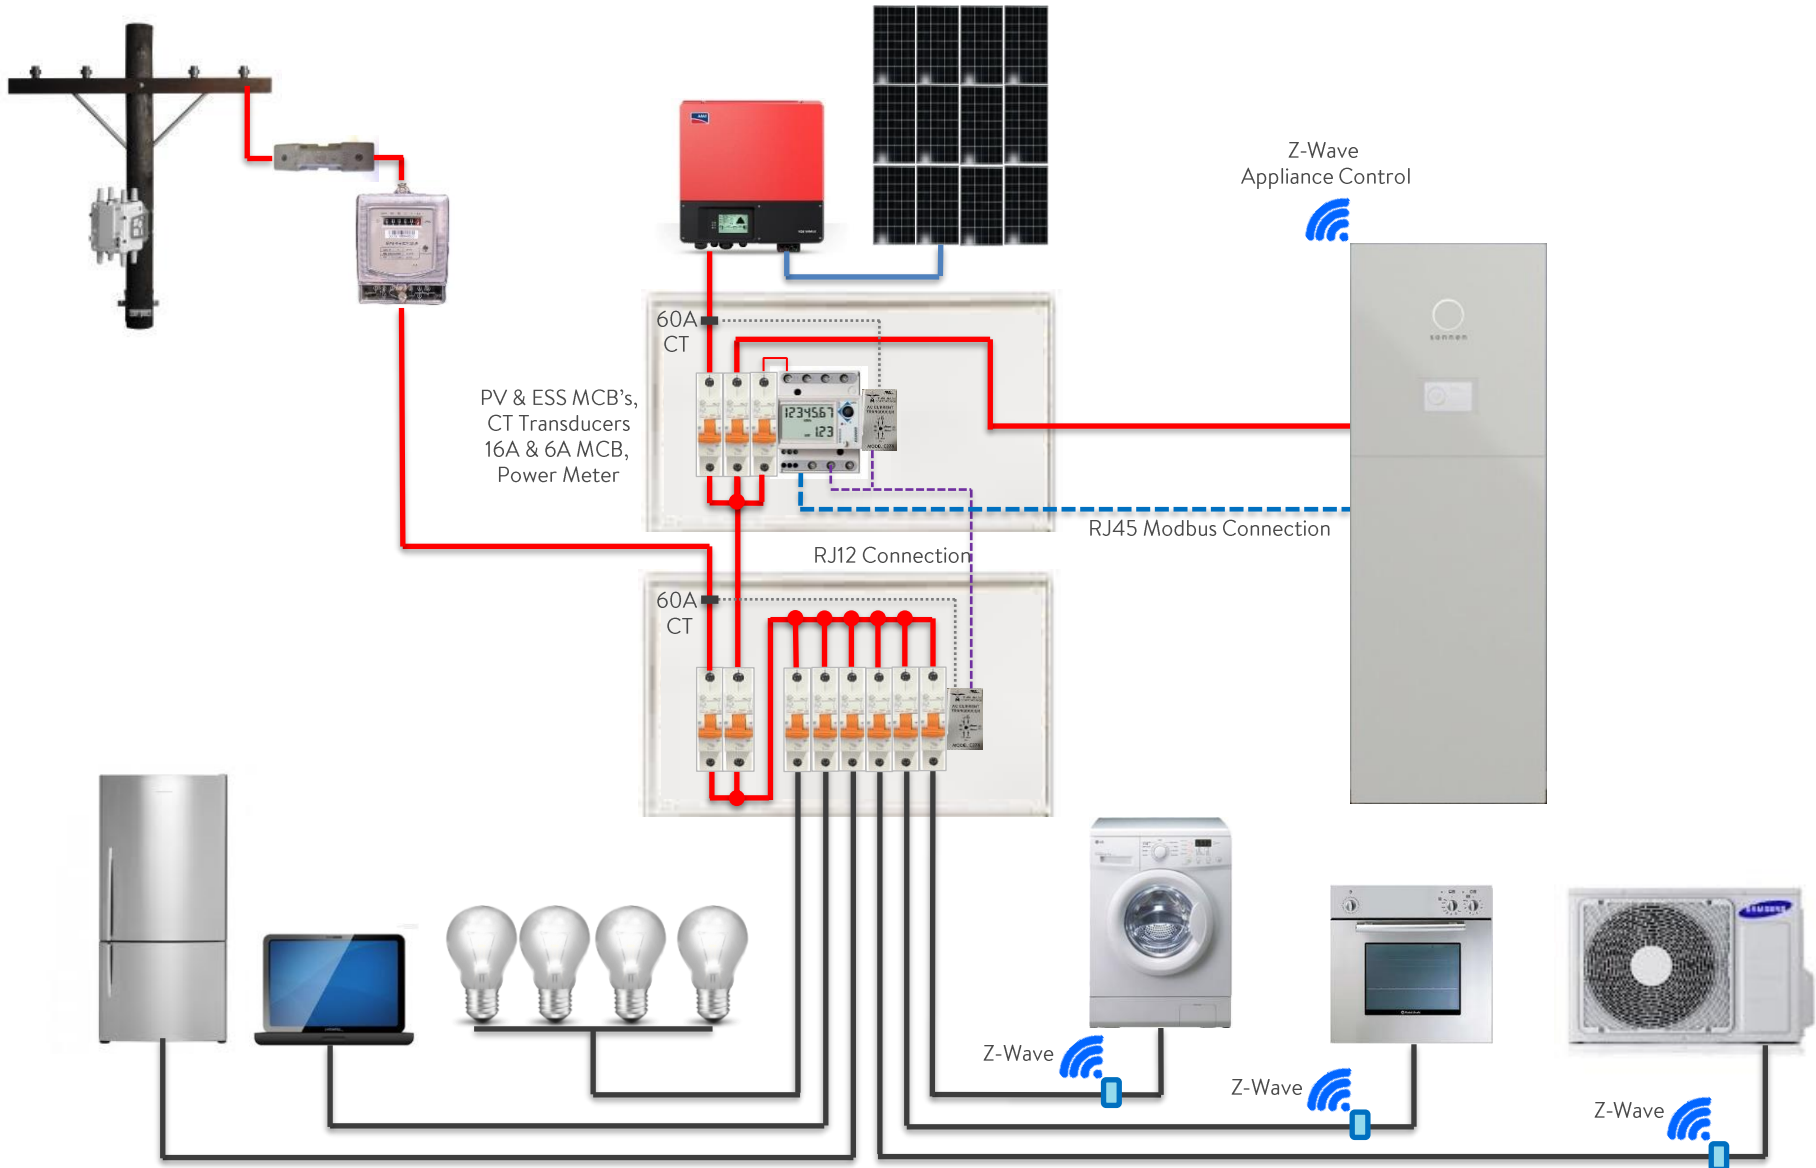

Sonnen - Domestic PV Installation Diagram

Single Phase – Net Feed PV

Sonnen – Domestic Installation – Grid Measurement Main Board – Option 1

Sonnen – Domestic Installation – Grid Measurement Sub Board – Option 2

Sonnen – Domestic Installation – Grid Measurement Sub Board – Option 3

Sonnen – Domestic Installation – Grid Measurement Sub Board – Option 4

Sonnen – Domestic Installation – Grid Measurement Main Board – Dual PV Dual sonnen – Option 5