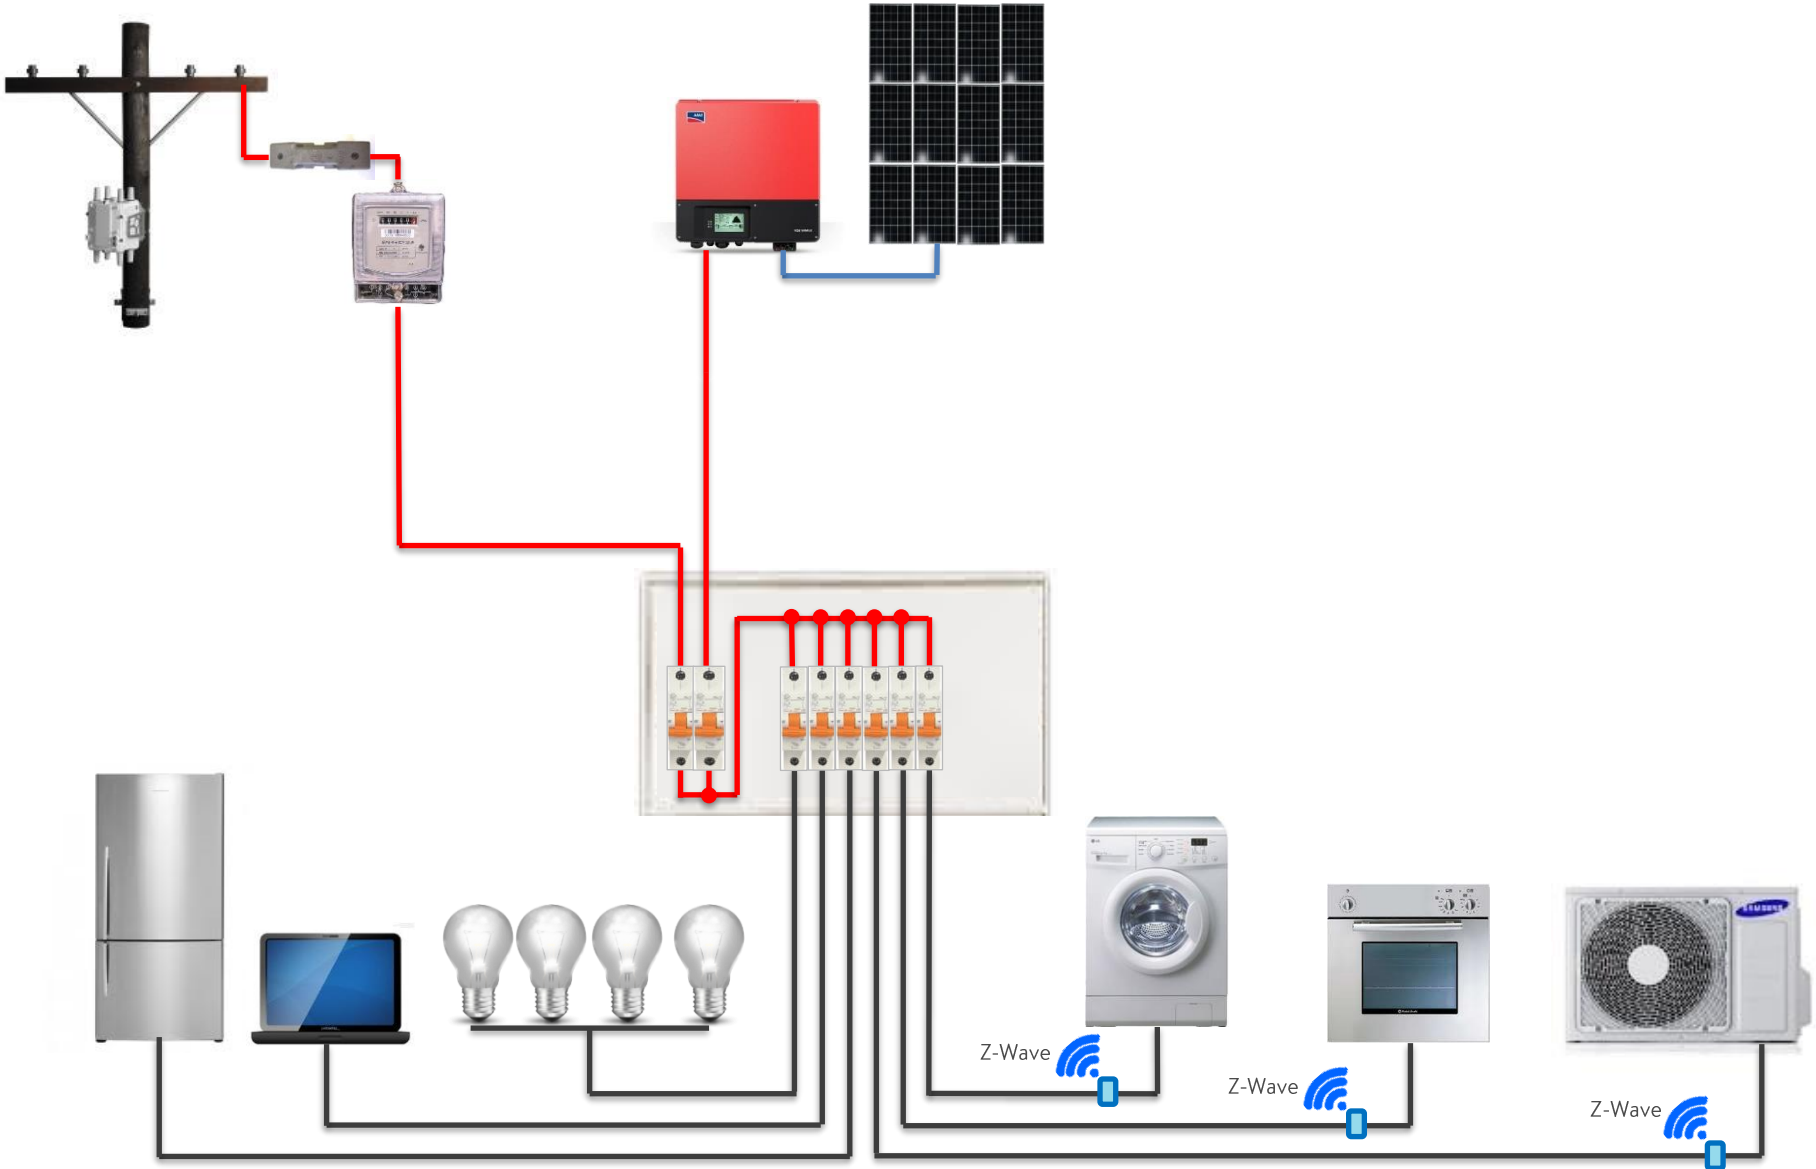

Sonnen - Domestic PV Installation Diagram

Single Phase – Net Feed PV

Sonnen – Domestic Installation – Grid Measurement Main Board – Option 1

Sonnen – Domestic Installation – Grid Measurement Sub Board – Option 2

Sonnen – Domestic Installation – Grid Measurement Sub Board – Option 3

Sonnen – Domestic Installation – Grid Measurement Sub Board – Option 4

Sonnen – Domestic Installation – Grid Measurement Main Board – Dual PV Dual sonnen – Option 5