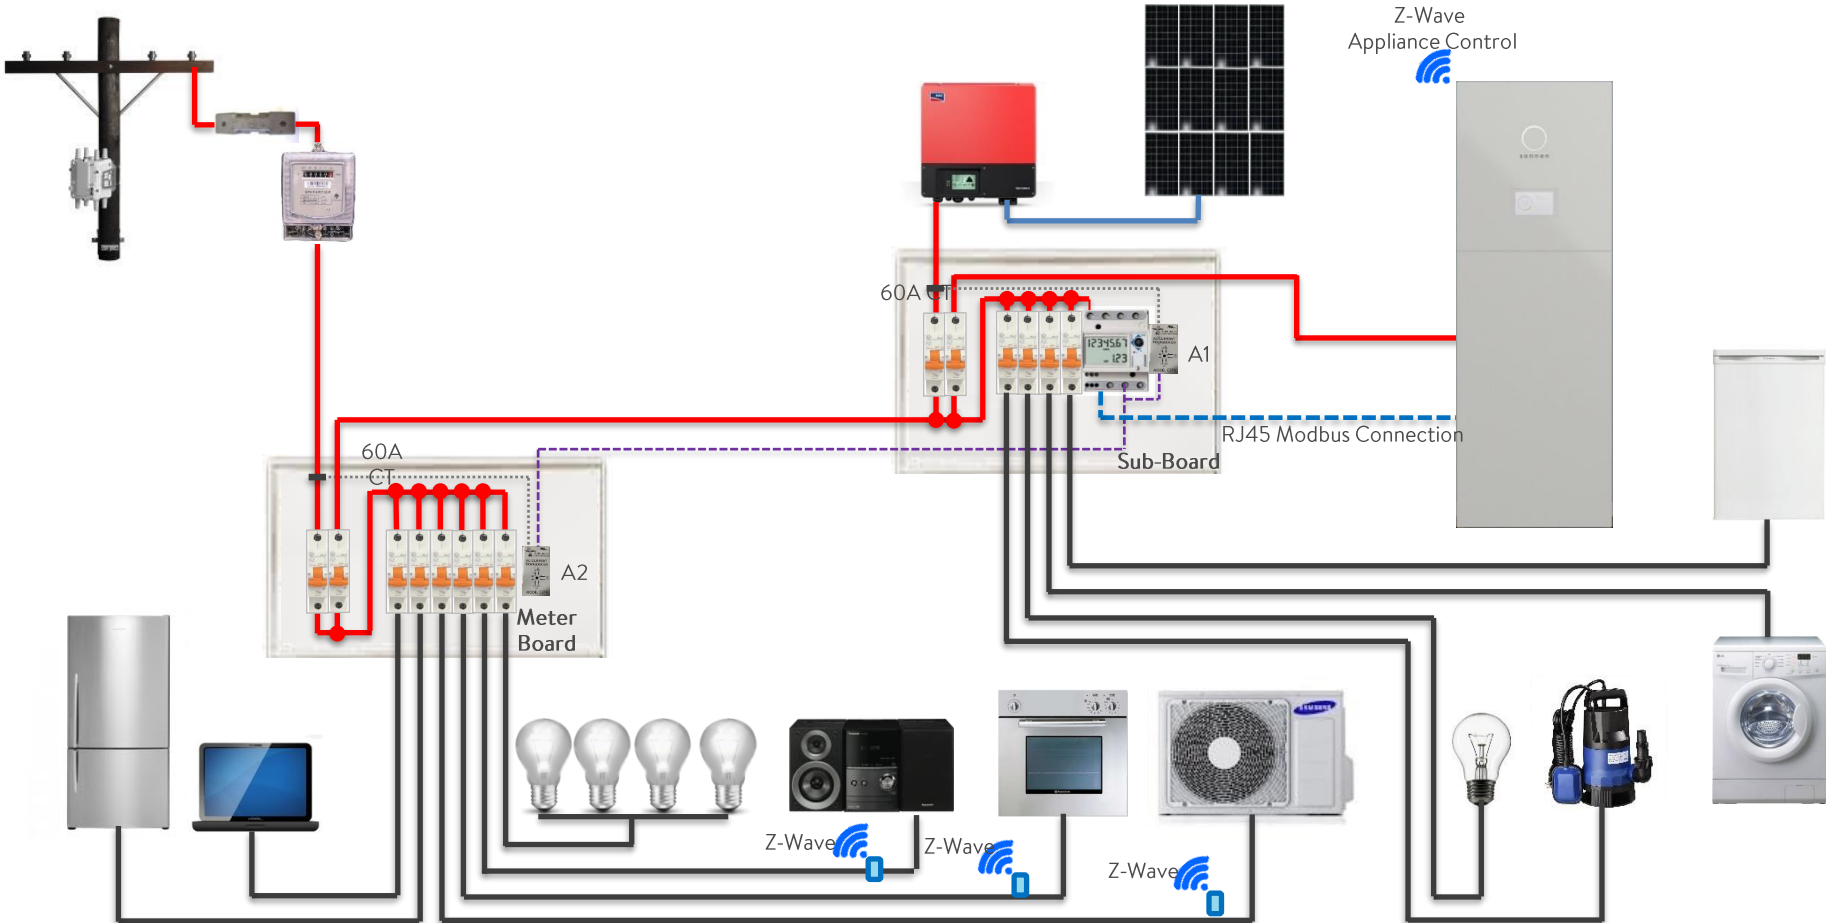

Sonnen - Domestic PV Installation Diagram

Single Phase – Net Feed PV

Sonnen – Domestic Installation – Grid Measurement Main Board – Option 1

Sonnen – Domestic Installation – Grid Measurement Sub Board – Option 2

Sonnen – Domestic Installation – Grid Measurement Sub Board – Option 3

Sonnen – Domestic Installation – Grid Measurement Sub Board – Option 4

Sonnen – Domestic Installation – Grid Measurement Main Board – Dual PV Dual sonnen – Option 5