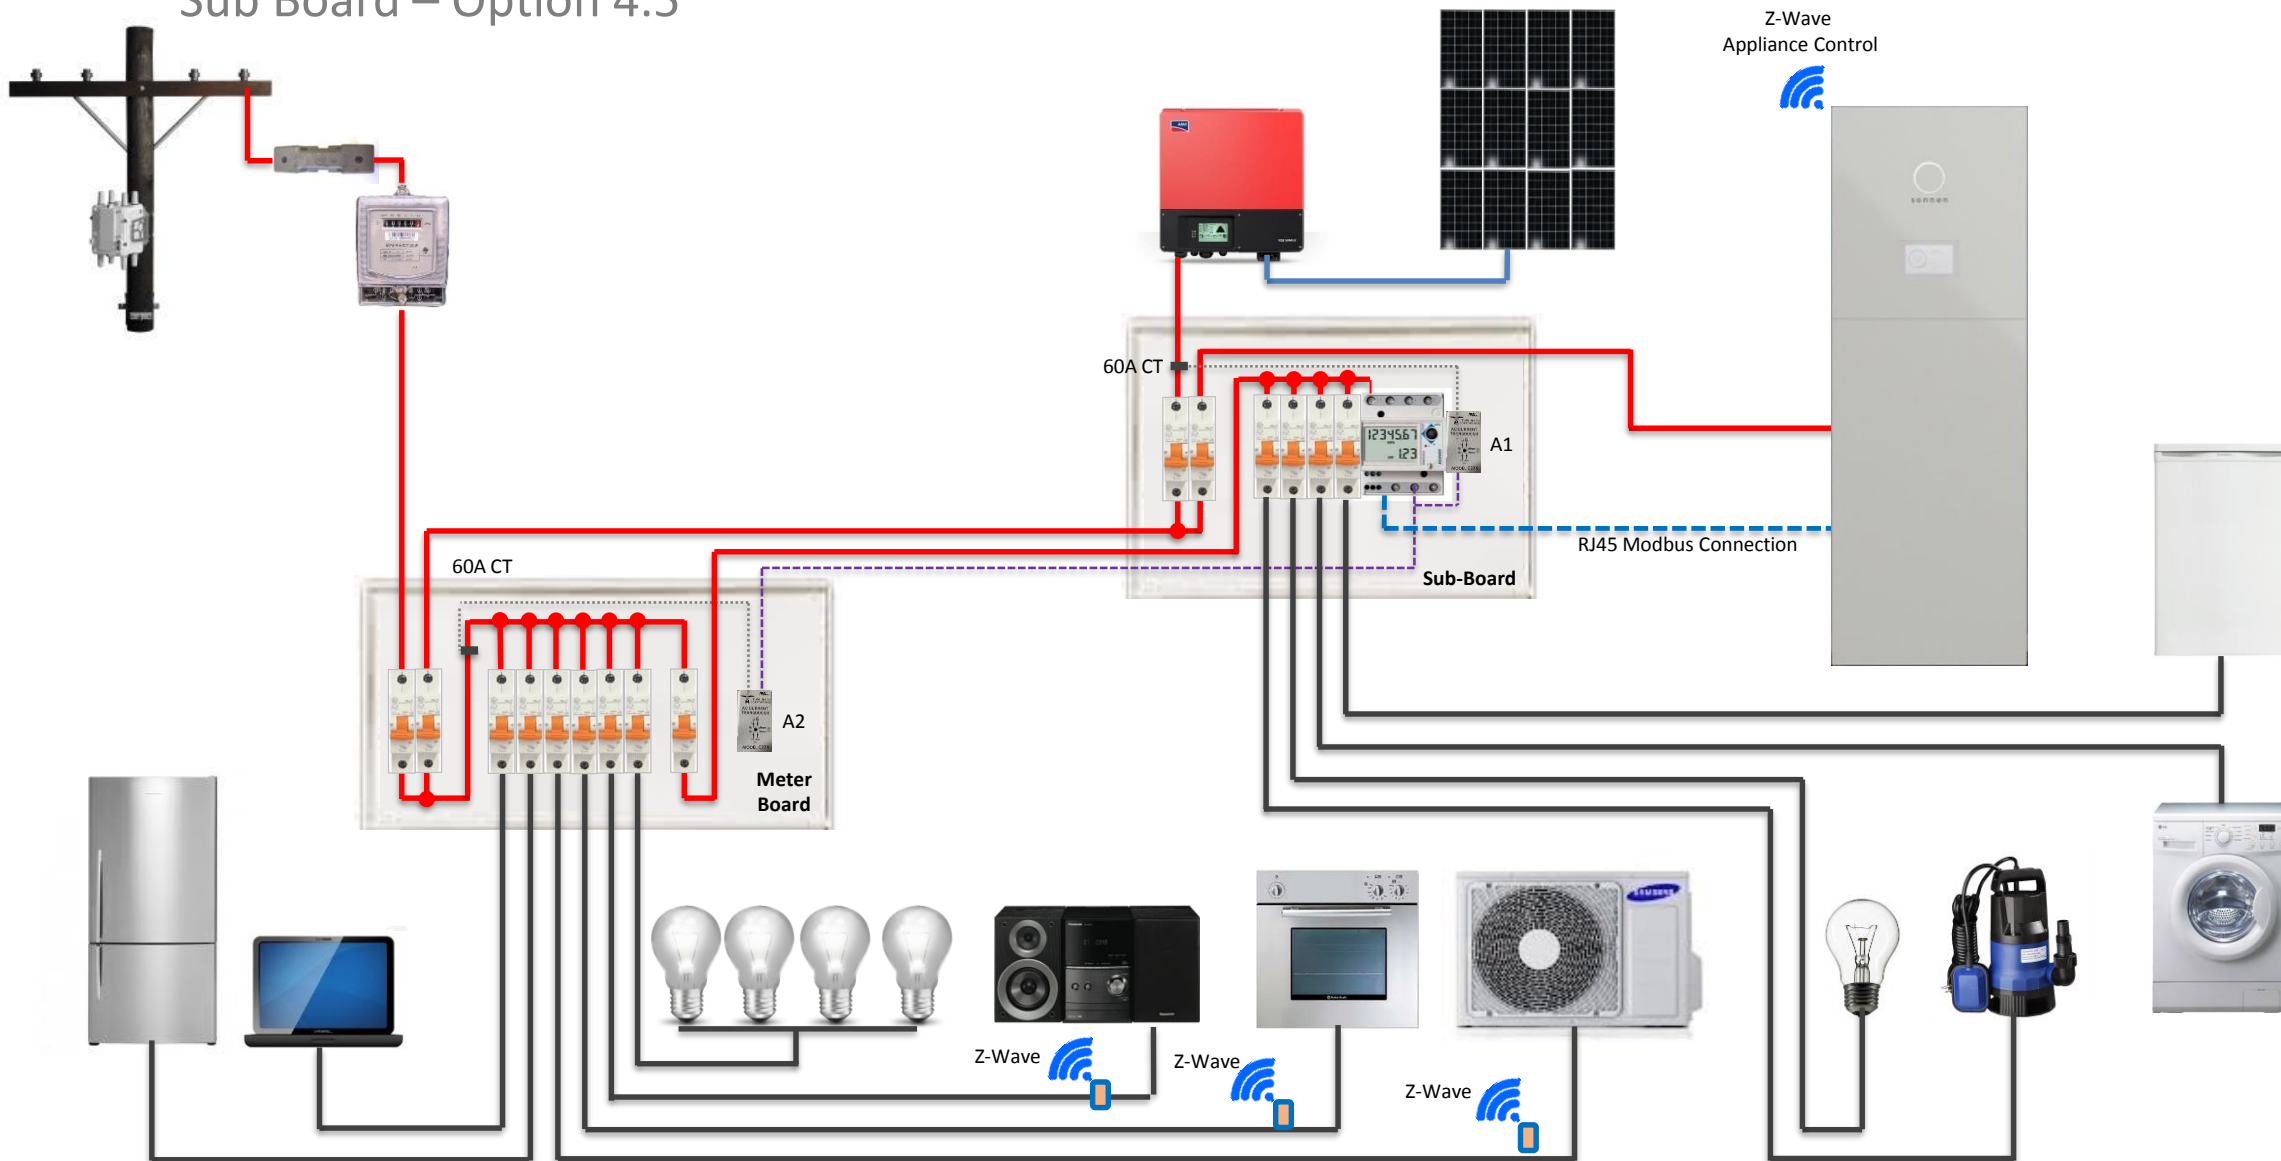

Domestic PV Installation Diagram

Single Phase – Net Feed PV

Sonnen – Domestic Installation Diagram – Setup 1

Main Board – Option 1

Sonnen – Domestic Installation Diagram – Setup 1

Sub Board – Option 2

Sonnen – Domestic Installation Diagram – Setup 1

Sub Board – Option 3

Sonnen – Domestic Installation Diagram – Setup 1

Sub Board – Option 4

Sonnen – Domestic Installation Diagram – Setup 1

Sub Board – Option 4.5

Sonnen – Domestic Installation Diagram – Setup 1