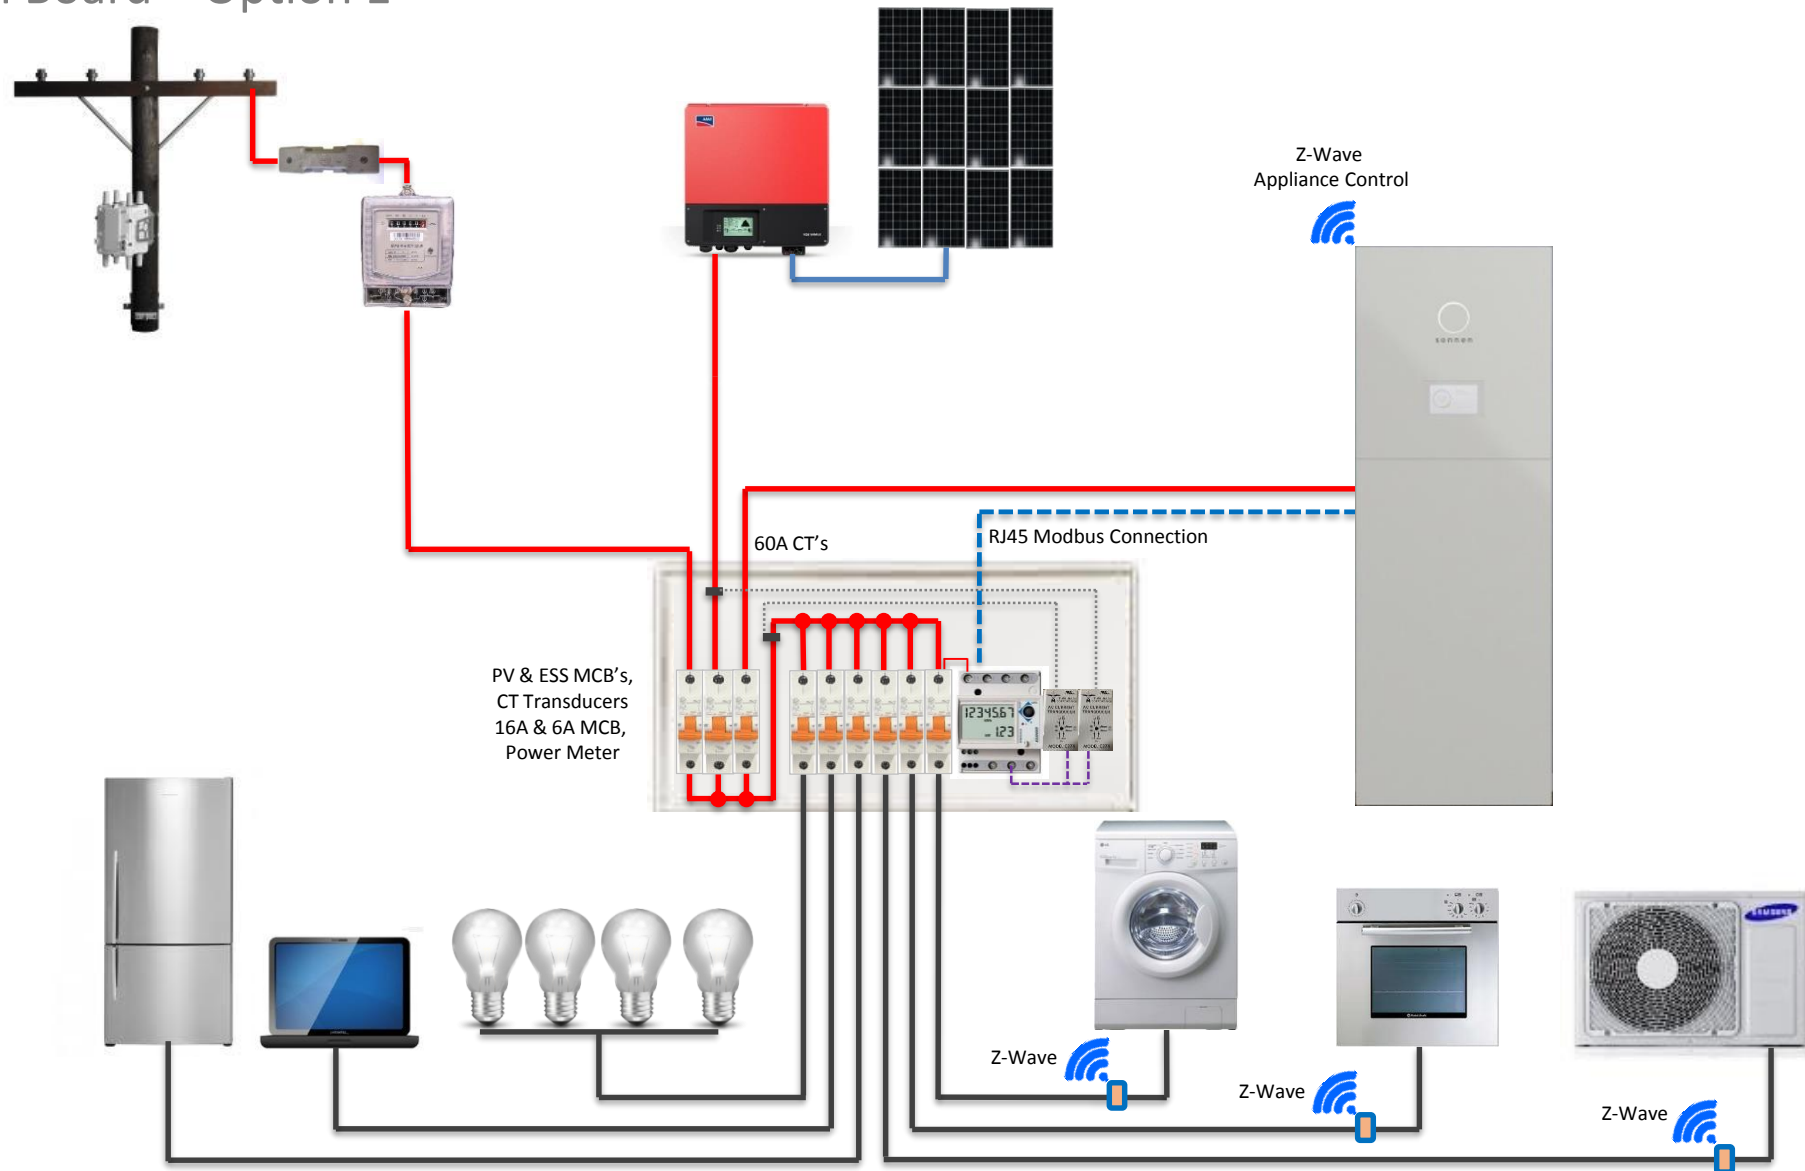

Domestic PV Installation Diagram

Single Phase – Net Feed PV

Sonnen – Domestic Installation Diagram – Setup 1

Main Board – Option 1

Sonnen – Domestic Installation Diagram – Setup 1

Sub Board – Option 2

Sonnen – Domestic Installation Diagram – Setup 1

Sub Board – Option 3

Sonnen – Domestic Installation Diagram – Setup 1

Sub Board – Option 4

Sonnen – Domestic Installation Diagram – Setup 1

Sub Board – Option 4.5

Sonnen – Domestic Installation Diagram – Setup 1