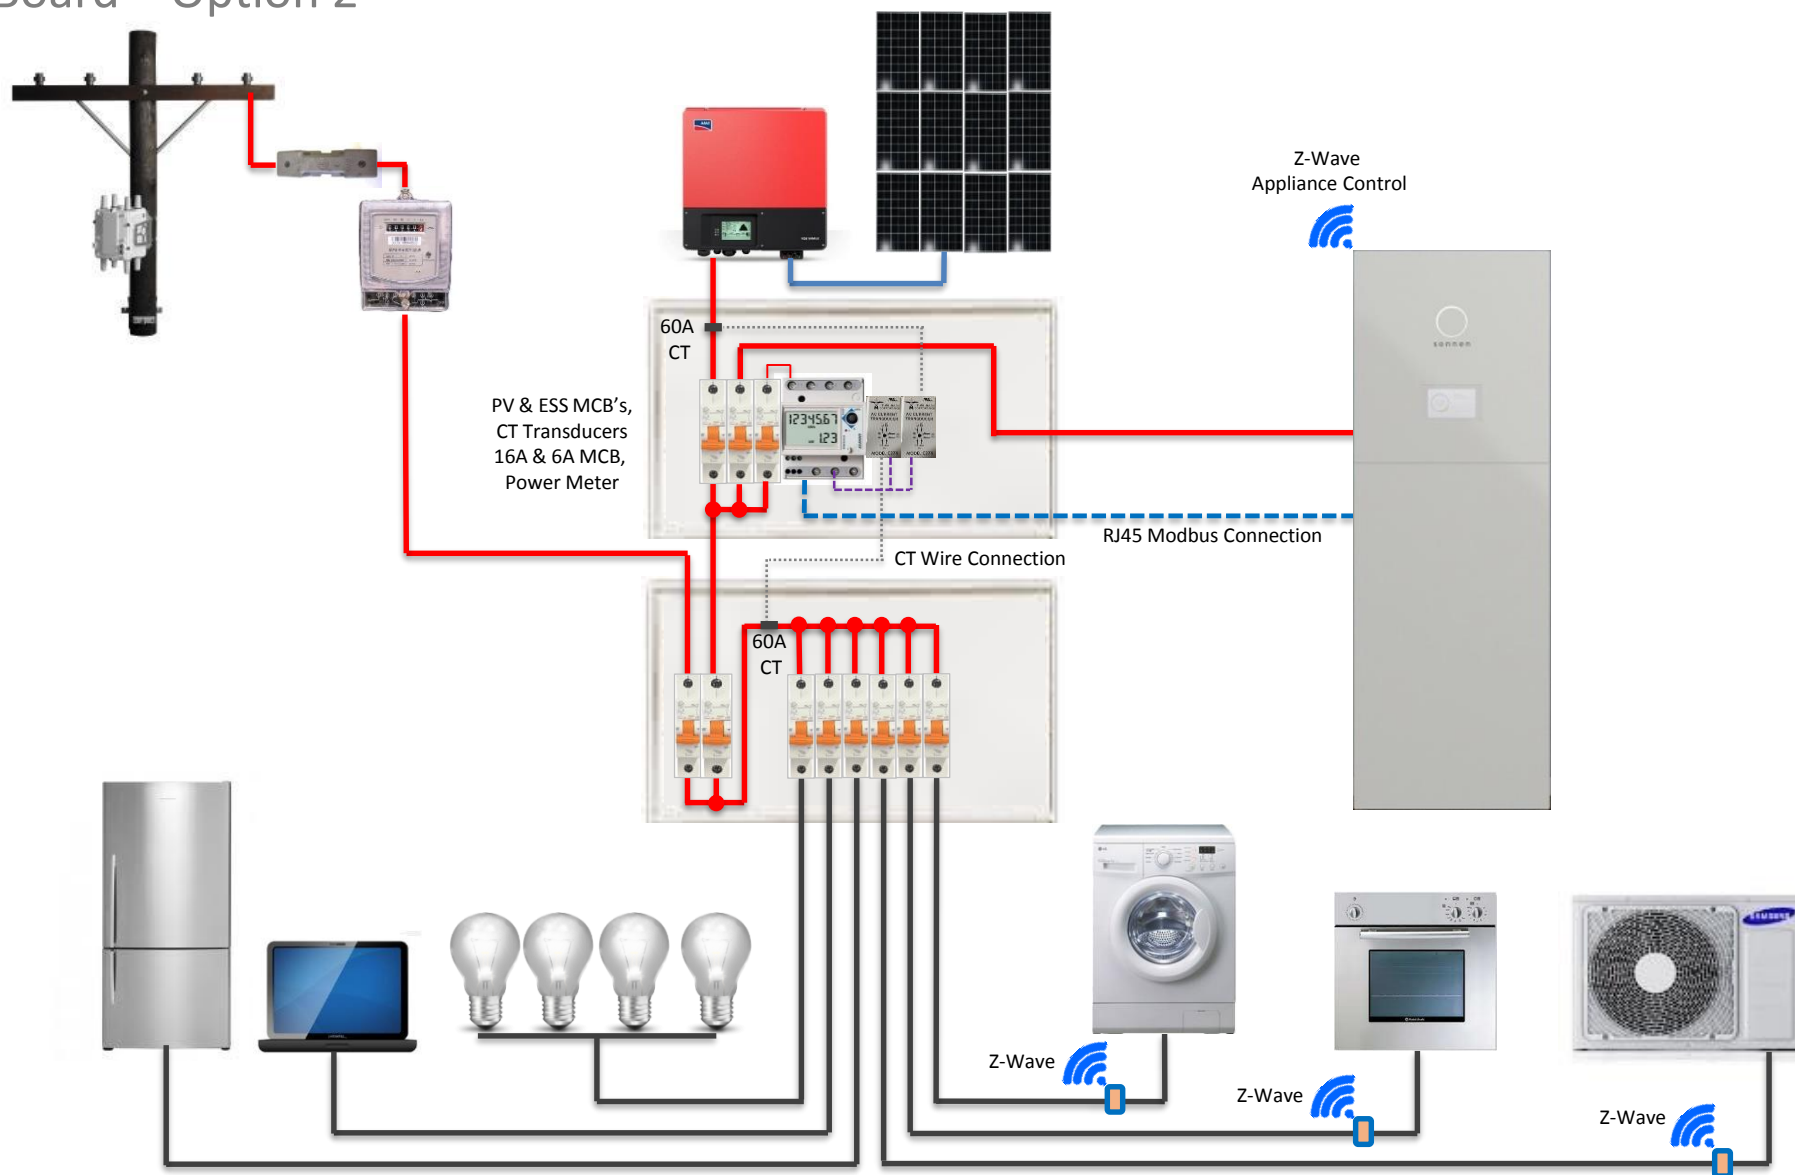

Domestic PV Installation Diagram

Single Phase – Net Feed PV

Sonnen – Domestic Installation Diagram – Setup 1

Main Board – Option 1

Sonnen – Domestic Installation Diagram – Setup 1

Sub Board – Option 2

Sonnen – Domestic Installation Diagram – Setup 1

Sub Board – Option 3

Sonnen – Domestic Installation Diagram – Setup 1

Sub Board – Option 4

Sonnen – Domestic Installation Diagram – Setup 1

Sub Board – Option 4.5

Sonnen – Domestic Installation Diagram – Setup 1