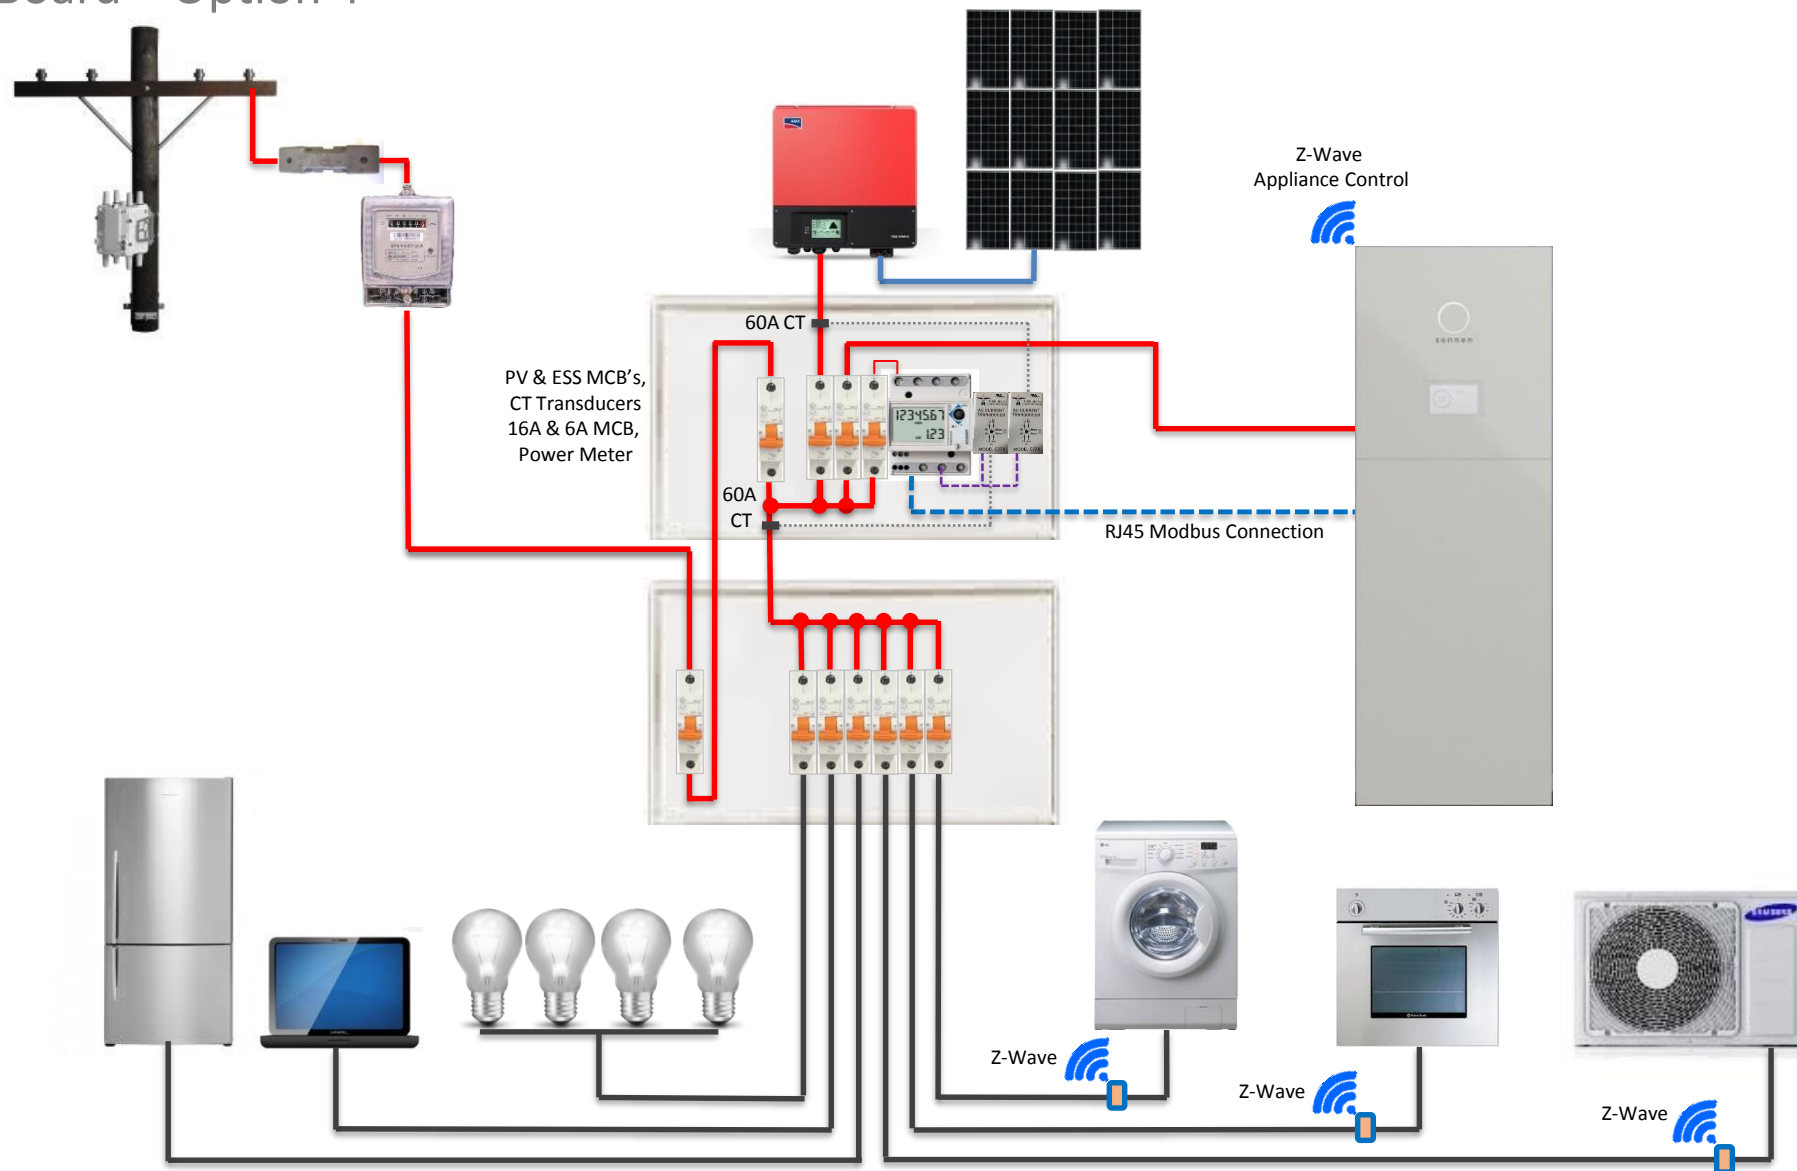

Domestic PV Installation Diagram

Single Phase – Net Feed PV

Sonnen – Domestic Installation Diagram – Setup 1

Main Board – Option 1

Sonnen – Domestic Installation Diagram – Setup 1

Sub Board – Option 2

Sonnen – Domestic Installation Diagram – Setup 1

Sub Board – Option 3

Sonnen – Domestic Installation Diagram – Setup 1

Sub Board – Option 4

Sonnen – Domestic Installation Diagram – Setup 1

Sub Board – Option 4.5

Sonnen – Domestic Installation Diagram – Setup 1