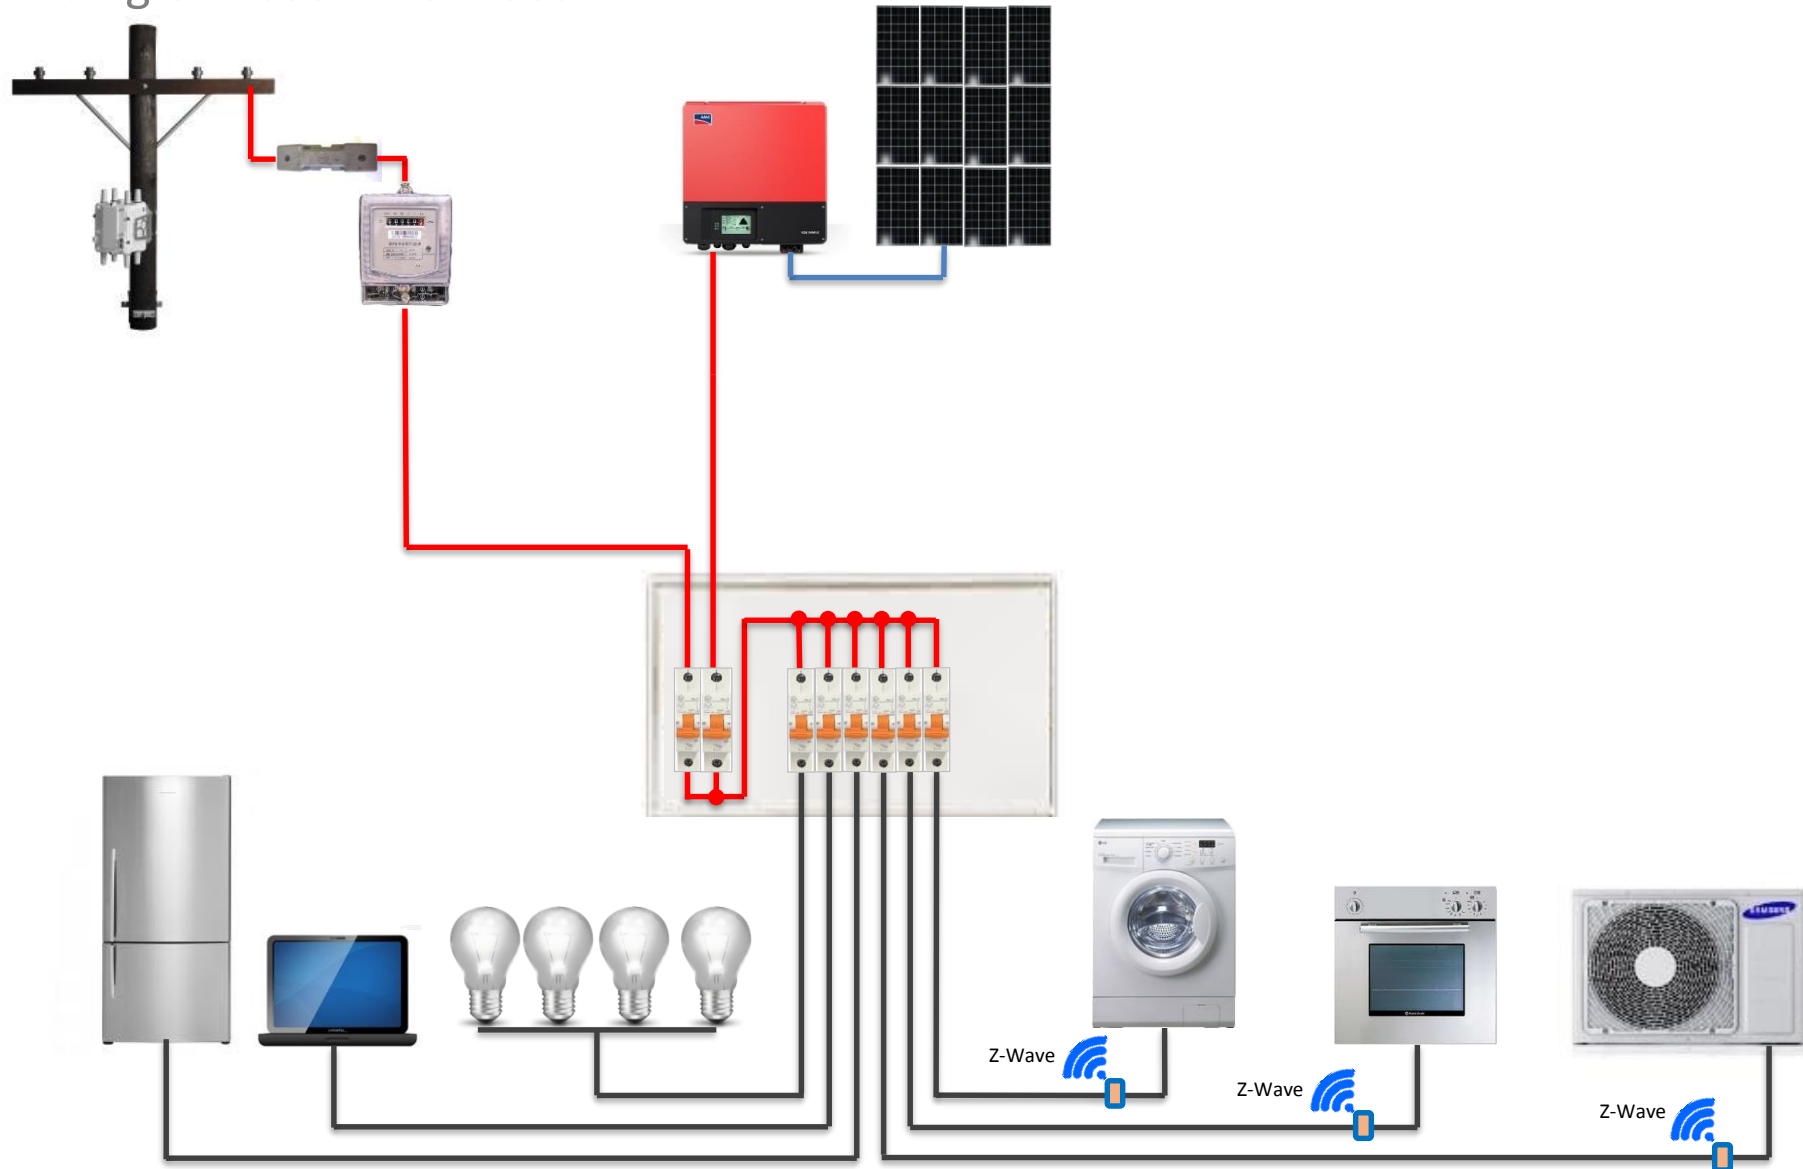

Domestic PV Installation Diagram

Single Phase – Net Feed PV

Sonnen – Domestic Installation Diagram – Setup 1

Main Board – Option 1

Sonnen – Domestic Installation Diagram – Setup 1

Sub Board – Option 2

Sonnen – Domestic Installation Diagram – Setup 1

Sub Board – Option 3

Sonnen – Domestic Installation Diagram – Setup 1

Sub Board – Option 4

Sonnen – Domestic Installation Diagram – Setup 1

Sub Board – Option 4.5

Sonnen – Domestic Installation Diagram – Setup 1