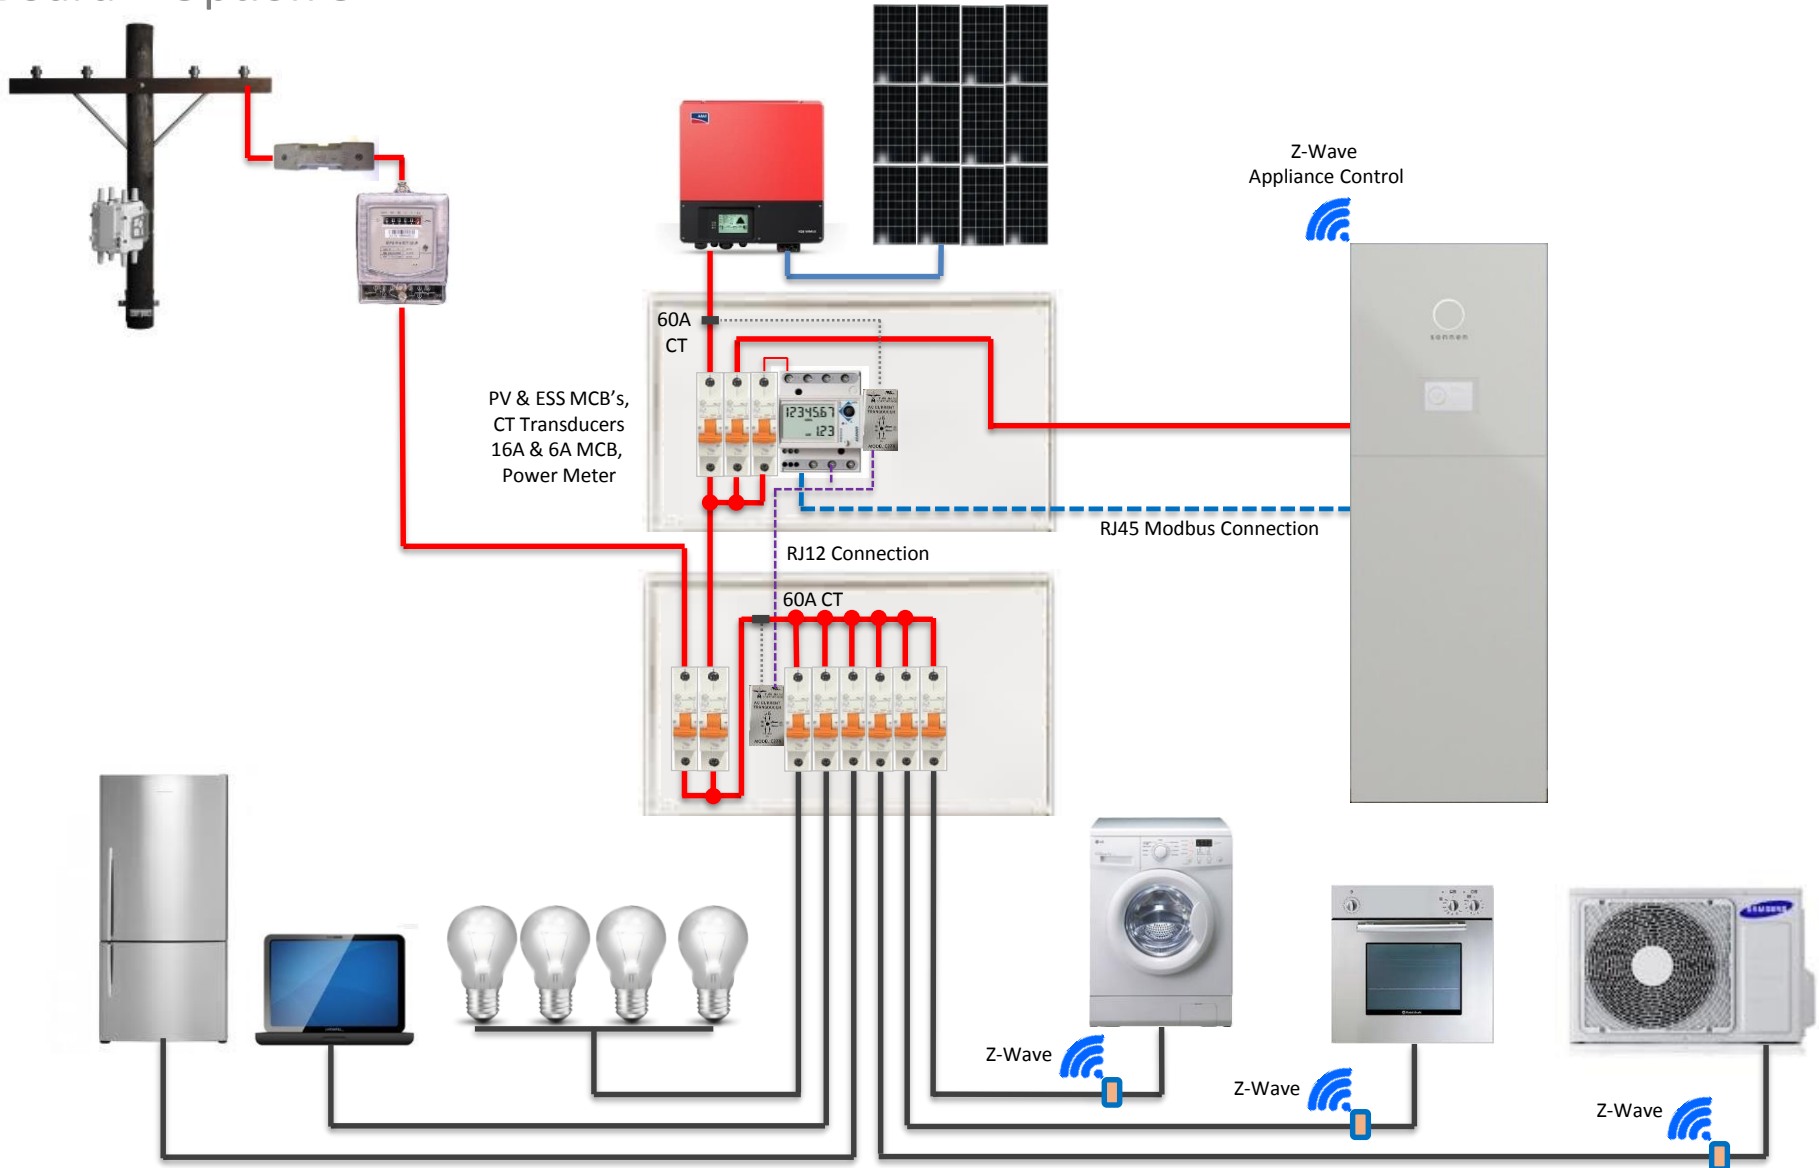

Domestic PV Installation Diagram

Single Phase – Net Feed PV

Sonnen – Domestic Installation Diagram – Setup 1

Main Board – Option 1

Sonnen – Domestic Installation Diagram – Setup 1

Sub Board – Option 2

Sonnen – Domestic Installation Diagram – Setup 1

Sub Board – Option 3

Sonnen – Domestic Installation Diagram – Setup 1

Sub Board – Option 4

Sonnen – Domestic Installation Diagram – Setup 1

Sub Board – Option 4.5

Sonnen – Domestic Installation Diagram – Setup 1