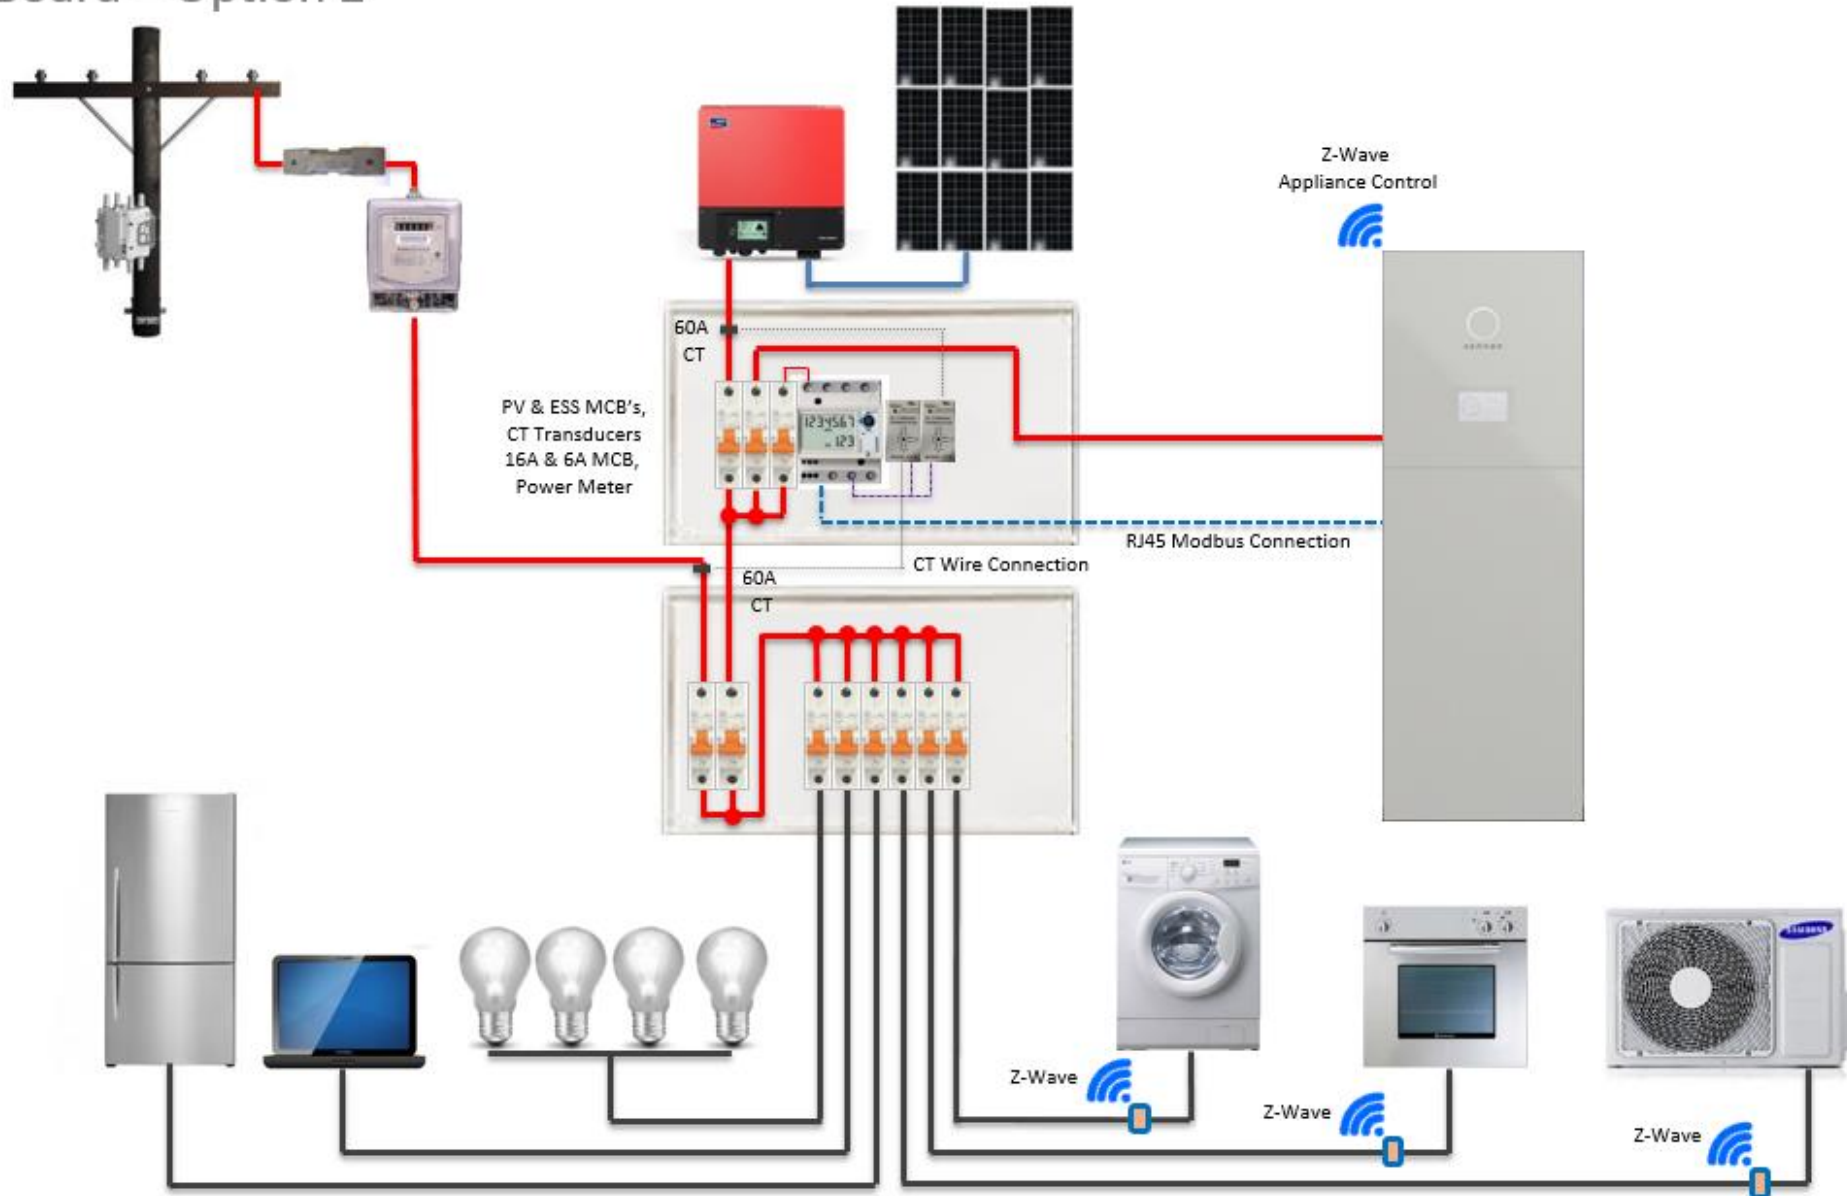

Domestic PV Installation Diagram

Single Phase – Net Feed PV

Sonnen – Domestic Installation Diagram – Setup 4

Main Board – Option 1

Sonnen – Domestic Installation Diagram – Setup 4

Sub Board – Option 2

Sonnen – Domestic Installation Diagram – Setup 4

Sub Board – Option 3

Sonnen – Domestic Installation Diagram – Setup 4

Sub Board – Option 4

Sonnen – Domestic Installation Diagram – Setup 4

Main Board – Dual PV Dual sonnen – Option 5