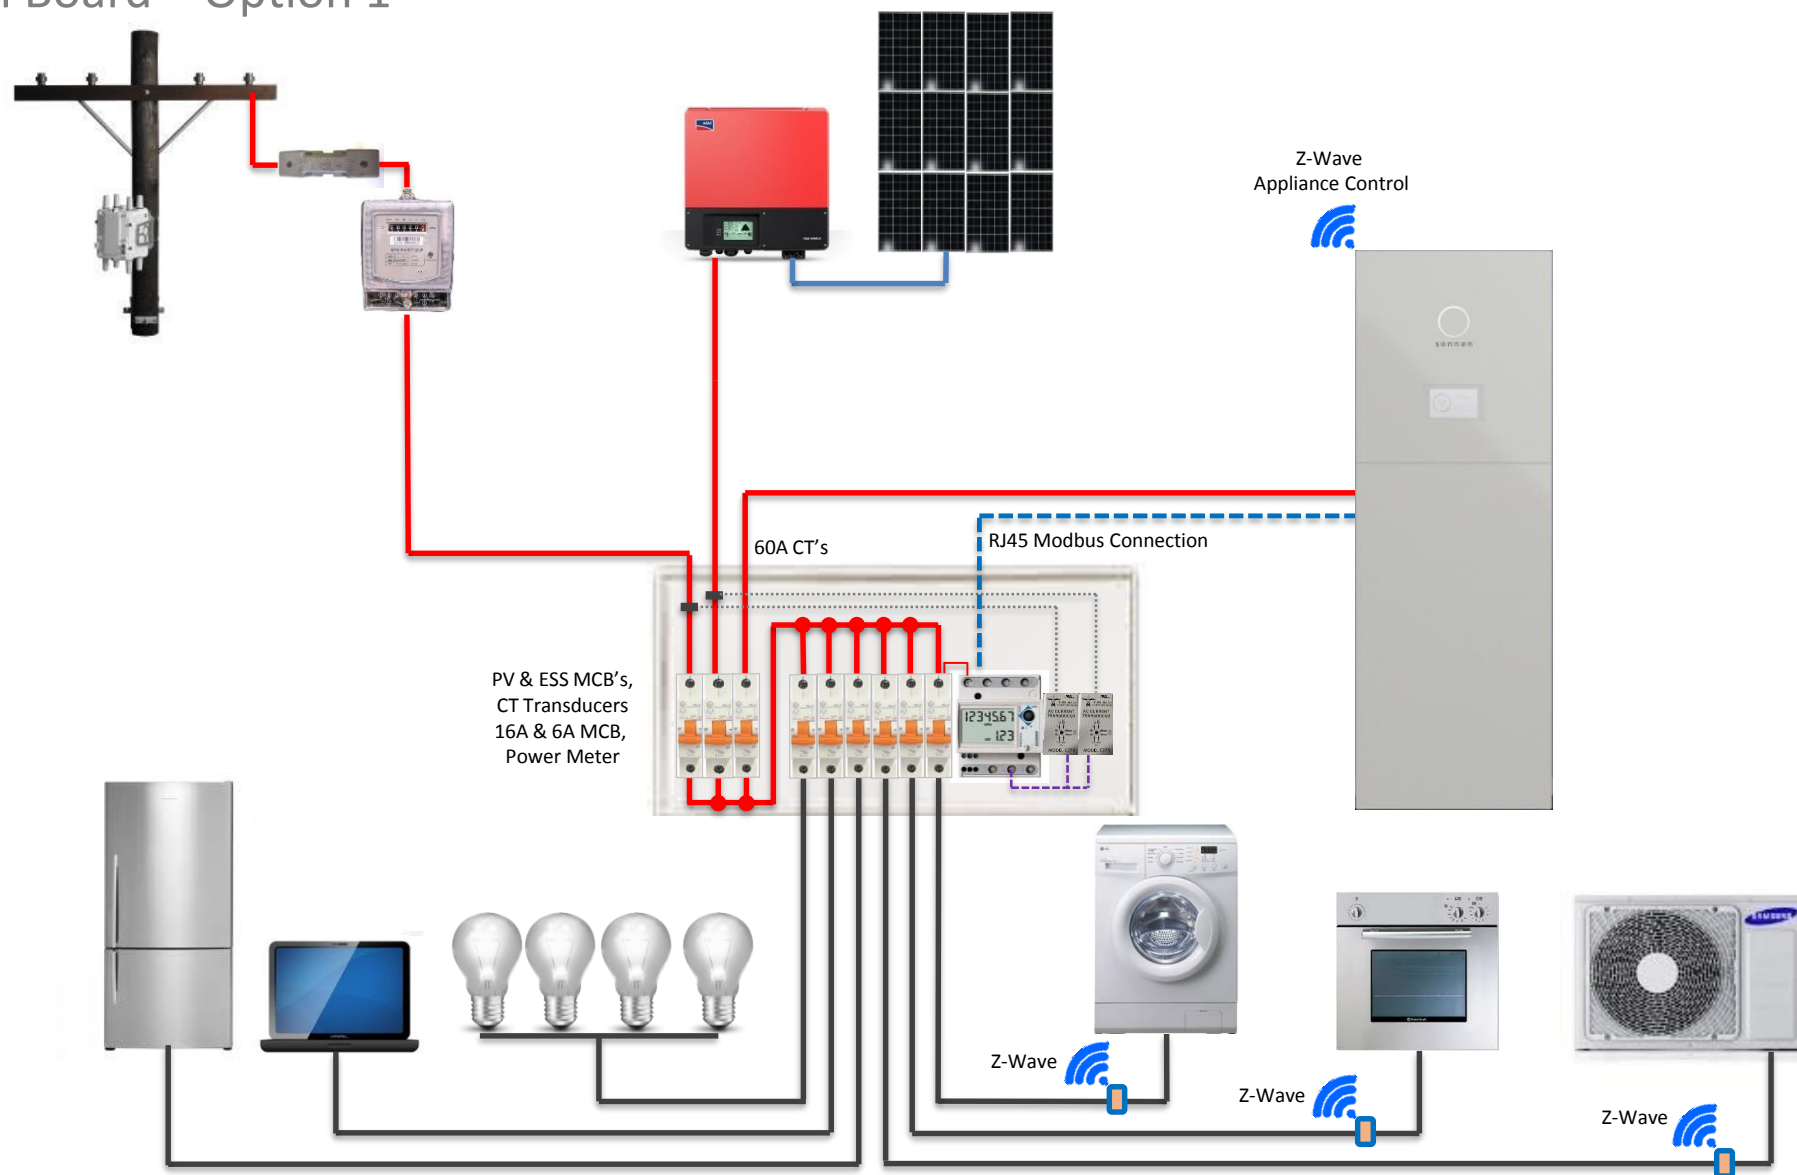

Domestic PV Installation Diagram

Single Phase – Net Feed PV

Sonnen – Domestic Installation Diagram – Setup 4

Main Board – Option 1

Sonnen – Domestic Installation Diagram – Setup 4

Sub Board – Option 2

Sonnen – Domestic Installation Diagram – Setup 4

Sub Board – Option 3

Sonnen – Domestic Installation Diagram – Setup 4

Sub Board – Option 4

Sonnen – Domestic Installation Diagram – Setup 4

Main Board – Dual PV Dual sonnen – Option 5