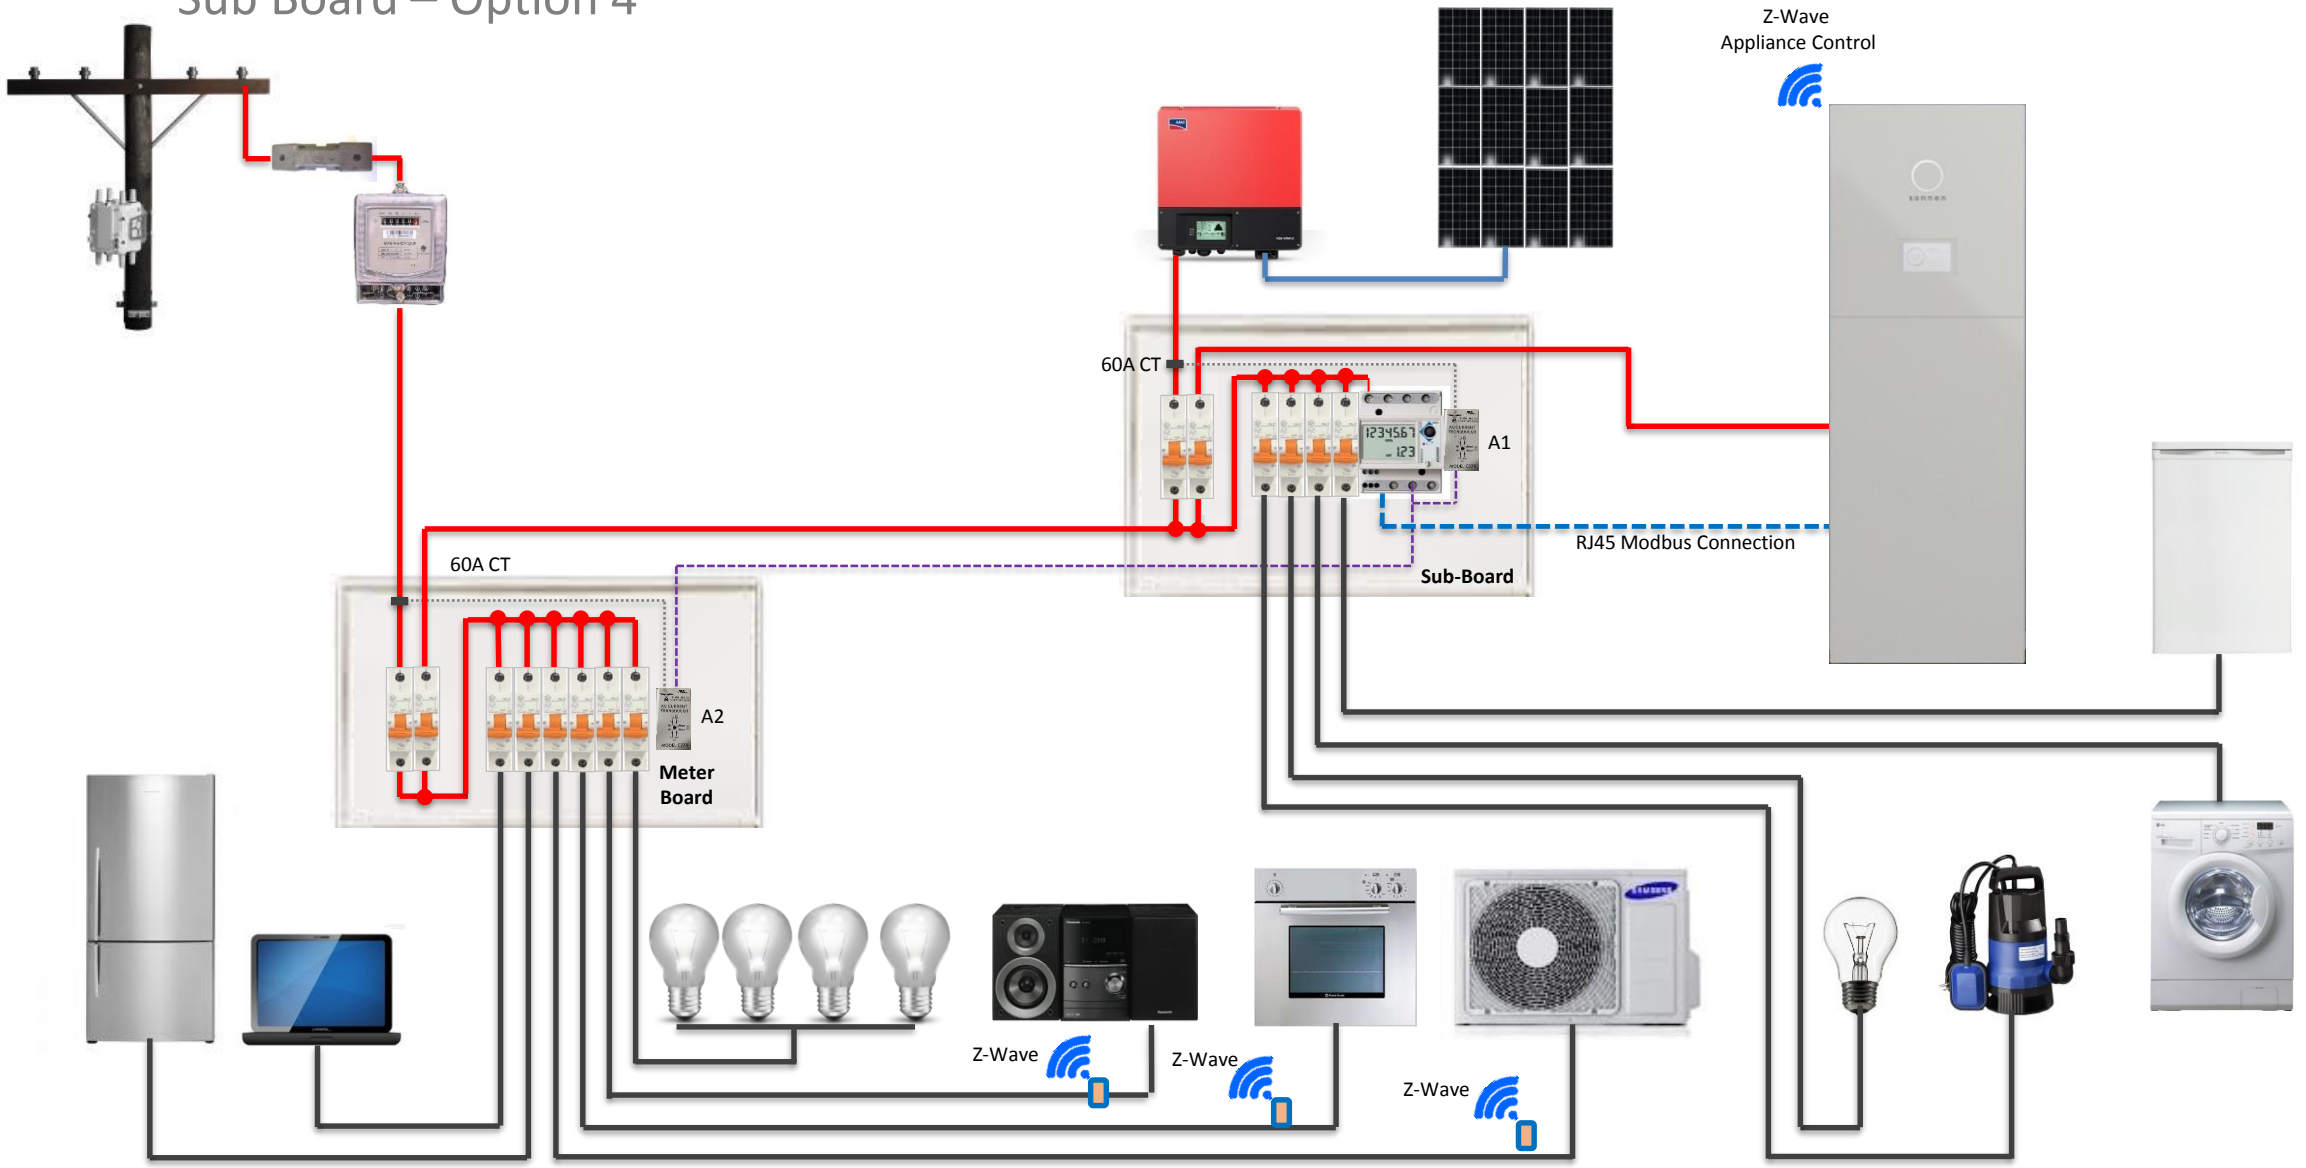

Domestic PV Installation Diagram

Single Phase – Net Feed PV

Sonnen – Domestic Installation Diagram – Setup 4

Main Board – Option 1

Sonnen – Domestic Installation Diagram – Setup 4

Sub Board – Option 2

Sonnen – Domestic Installation Diagram – Setup 4

Sub Board – Option 3

Sonnen – Domestic Installation Diagram – Setup 4

Sub Board – Option 4

Sonnen – Domestic Installation Diagram – Setup 4

Main Board – Dual PV Dual sonnen – Option 5