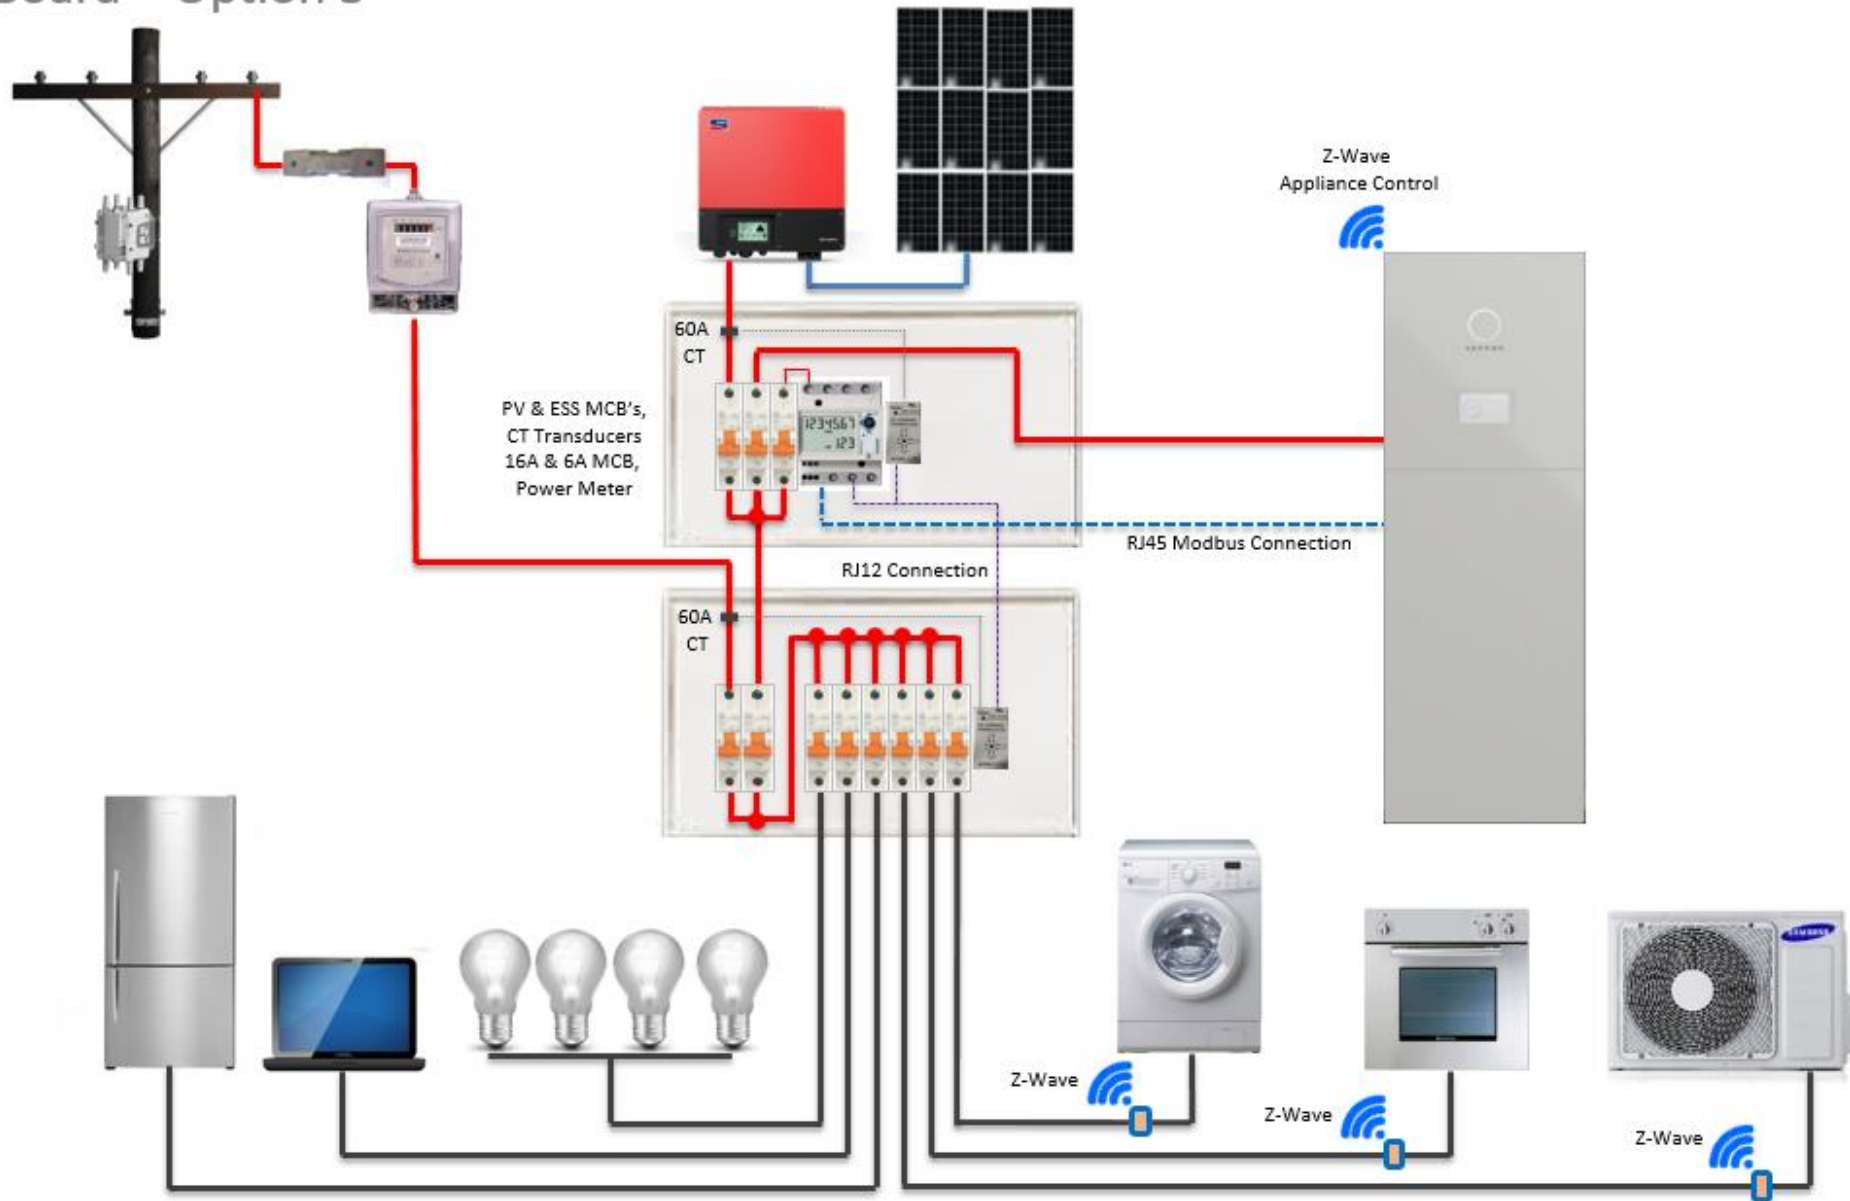

Domestic PV Installation Diagram

Single Phase – Net Feed PV

Sonnen – Domestic Installation Diagram – Setup 4

Main Board – Option 1

Sonnen – Domestic Installation Diagram – Setup 4

Sub Board – Option 2

Sonnen – Domestic Installation Diagram – Setup 4

Sub Board – Option 3

Sonnen – Domestic Installation Diagram – Setup 4

Sub Board – Option 4

Sonnen – Domestic Installation Diagram – Setup 4

Main Board – Dual PV Dual sonnen – Option 5