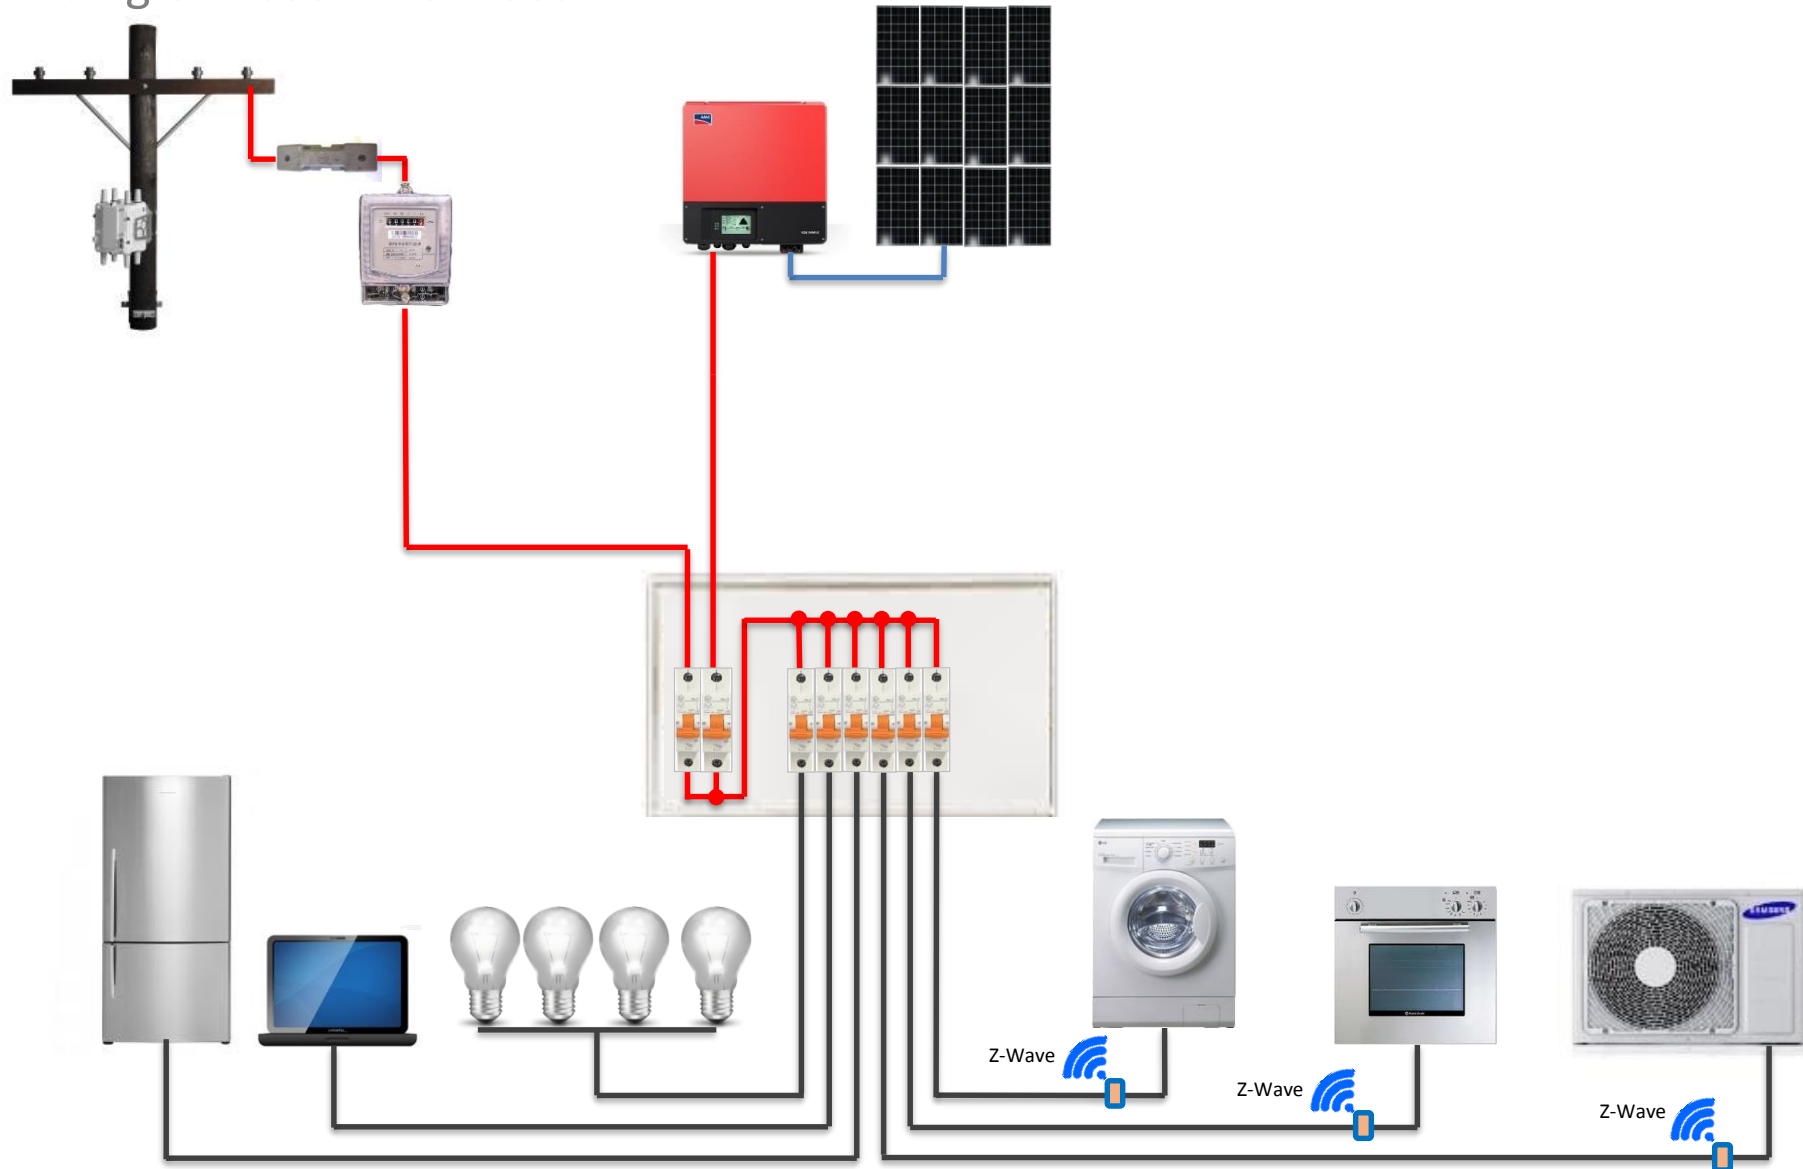

Domestic PV Installation Diagram

Single Phase – Net Feed PV

Sonnen – Domestic Installation Diagram – Setup 4

Main Board – Option 1

Sonnen – Domestic Installation Diagram – Setup 4

Sub Board – Option 2

Sonnen – Domestic Installation Diagram – Setup 4

Sub Board – Option 3

Sonnen – Domestic Installation Diagram – Setup 4

Sub Board – Option 4

Sonnen – Domestic Installation Diagram – Setup 4

Main Board – Dual PV Dual sonnen – Option 5