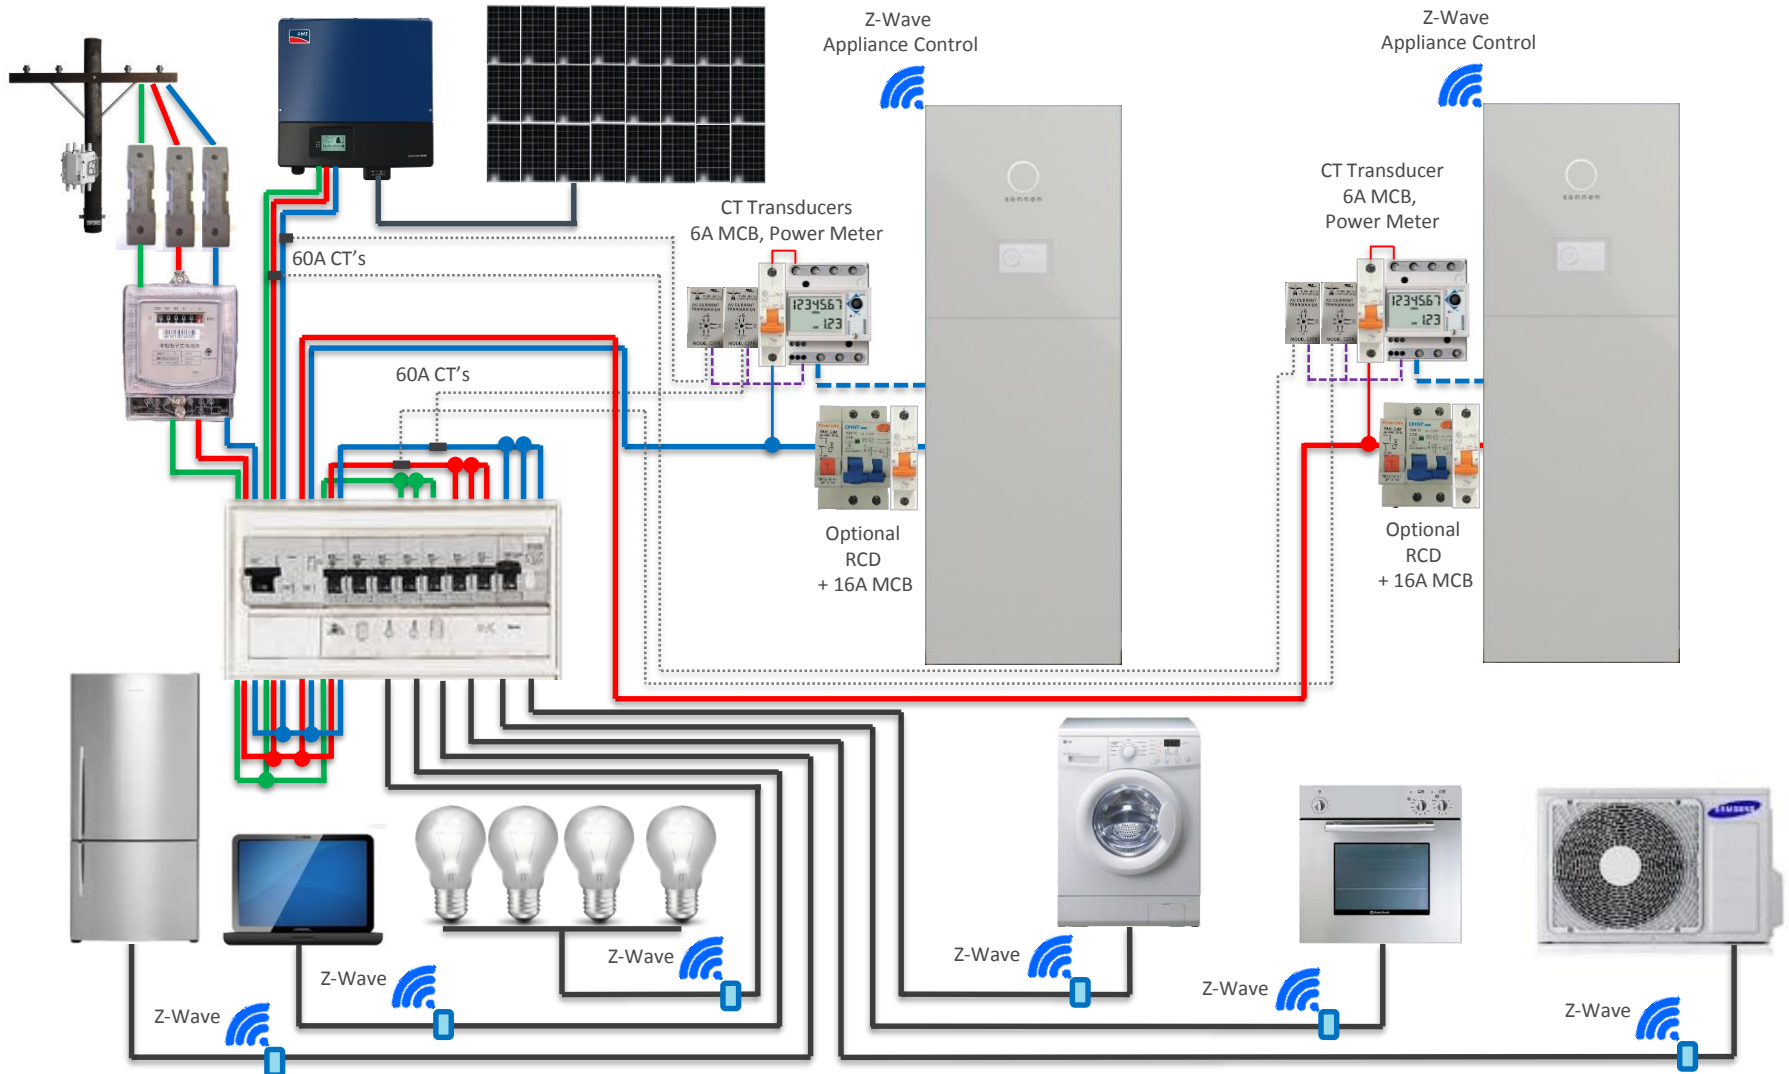

Single Phase – Dual Net Feed PV

Sonnen – Domestic Installation Diagram

Dual Single Phase – New Net Feed PV

Sonnen – Domestic Installation Diagram

Tripple Single Phase – New Net Feed PV

Sonnen – Domestic Installation Diagram

Single Phase on 3-Phase – New Net Feed PV

Sonnen – Domestic Installation Diagram

Dual Single Phase on 3-Phase – New Net Feed PV

Sonnen – Domestic Installation Diagram

Tripple Single Phase on 3-Phase – New Net Feed PV

Sonnen – Commercial Installation Diagram

Dual 48kW 3-Phase with Dual PV Supplies