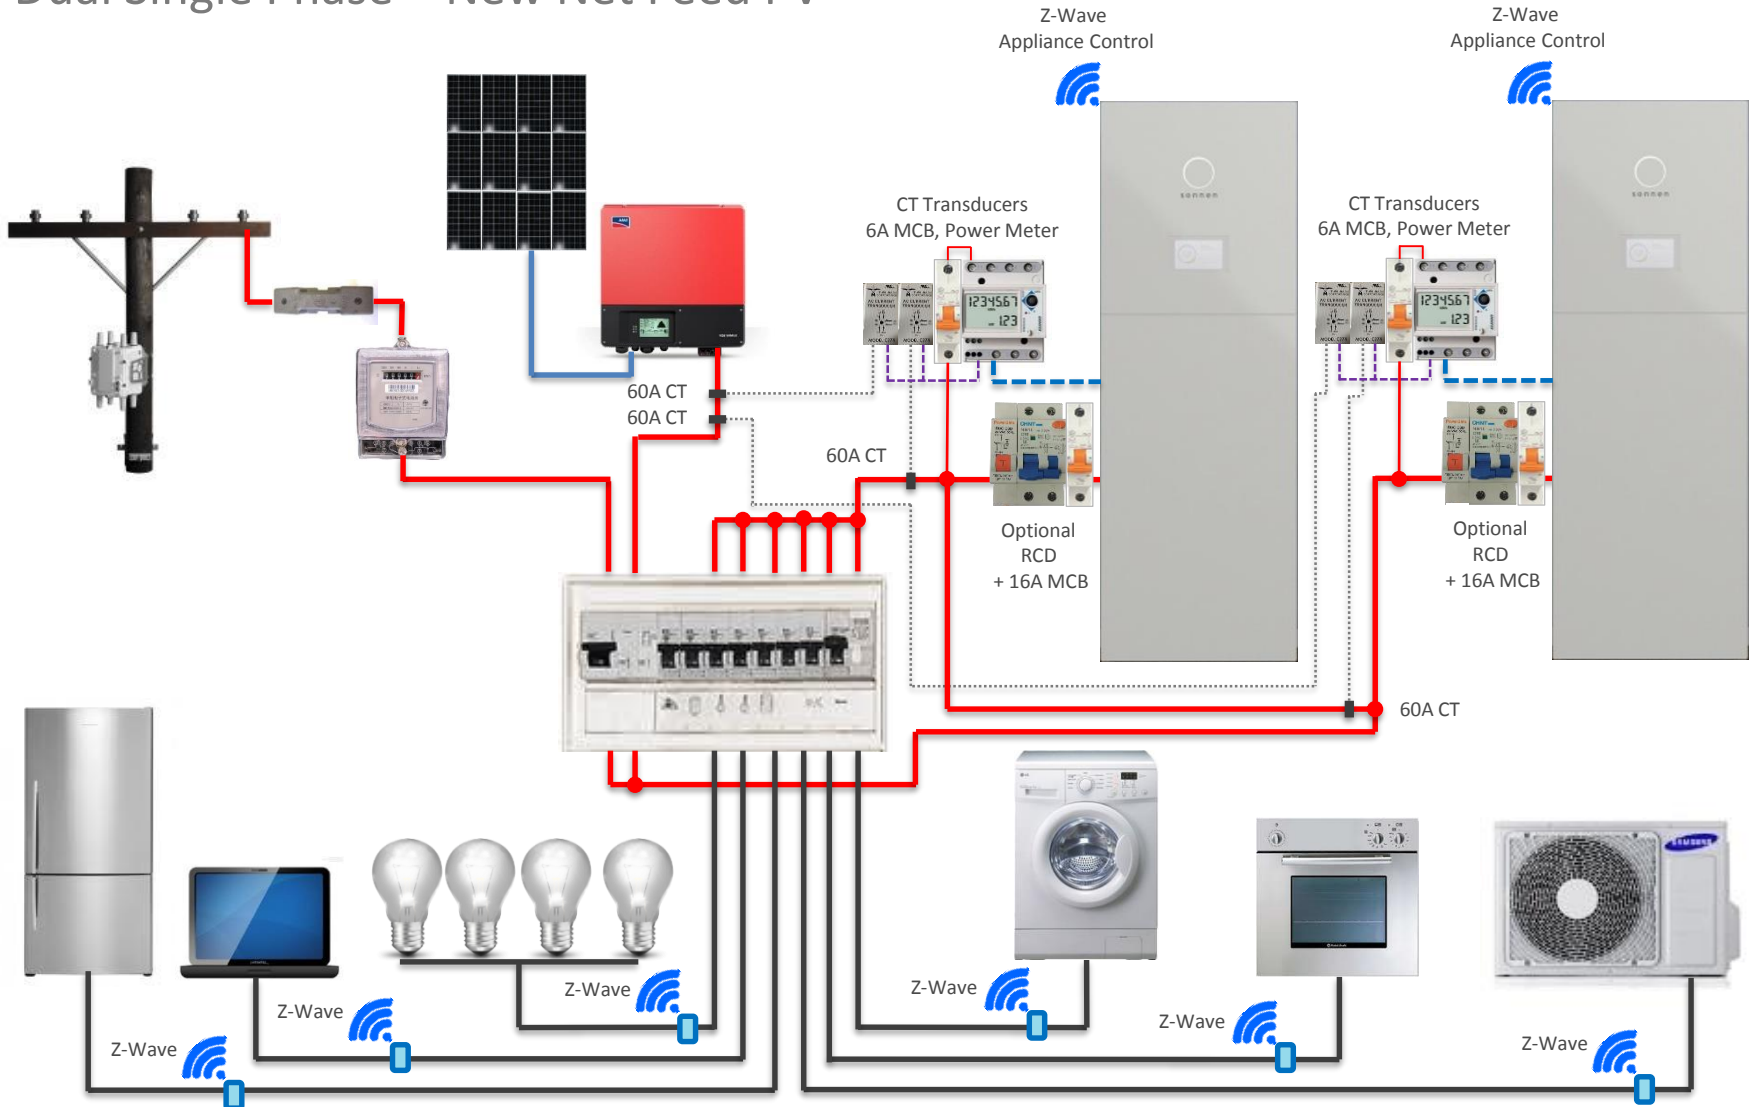

Sonnen – Domestic Installation Diagram

Single Phase – Retro Fit Net Feed PV

Sonnen – Domestic Installation Diagram

Single Phase – Retro Fit Gross Feed PV & New Nett Feed PV

Sonnen – Domestic Installation Diagram

Single Phase – Dual Net Feed PV

Sonnen – Domestic Installation Diagram

Dual Single Phase – New Net Feed PV

Sonnen – Domestic Installation Diagram

Tripple Single Phase – New Net Feed PV

Sonnen – Domestic Installation Diagram

Single Phase on 3-Phase – New Net Feed PV

Sonnen – Domestic Installation Diagram

Dual Single Phase on 3-Phase – New Net Feed PV

Sonnen – Domestic Installation Diagram

Tripple Single Phase on 3-Phase – New Net Feed PV

Sonnen – Commercial Installation Diagram

Dual 48kW 3-Phase with Dual PV Supplies