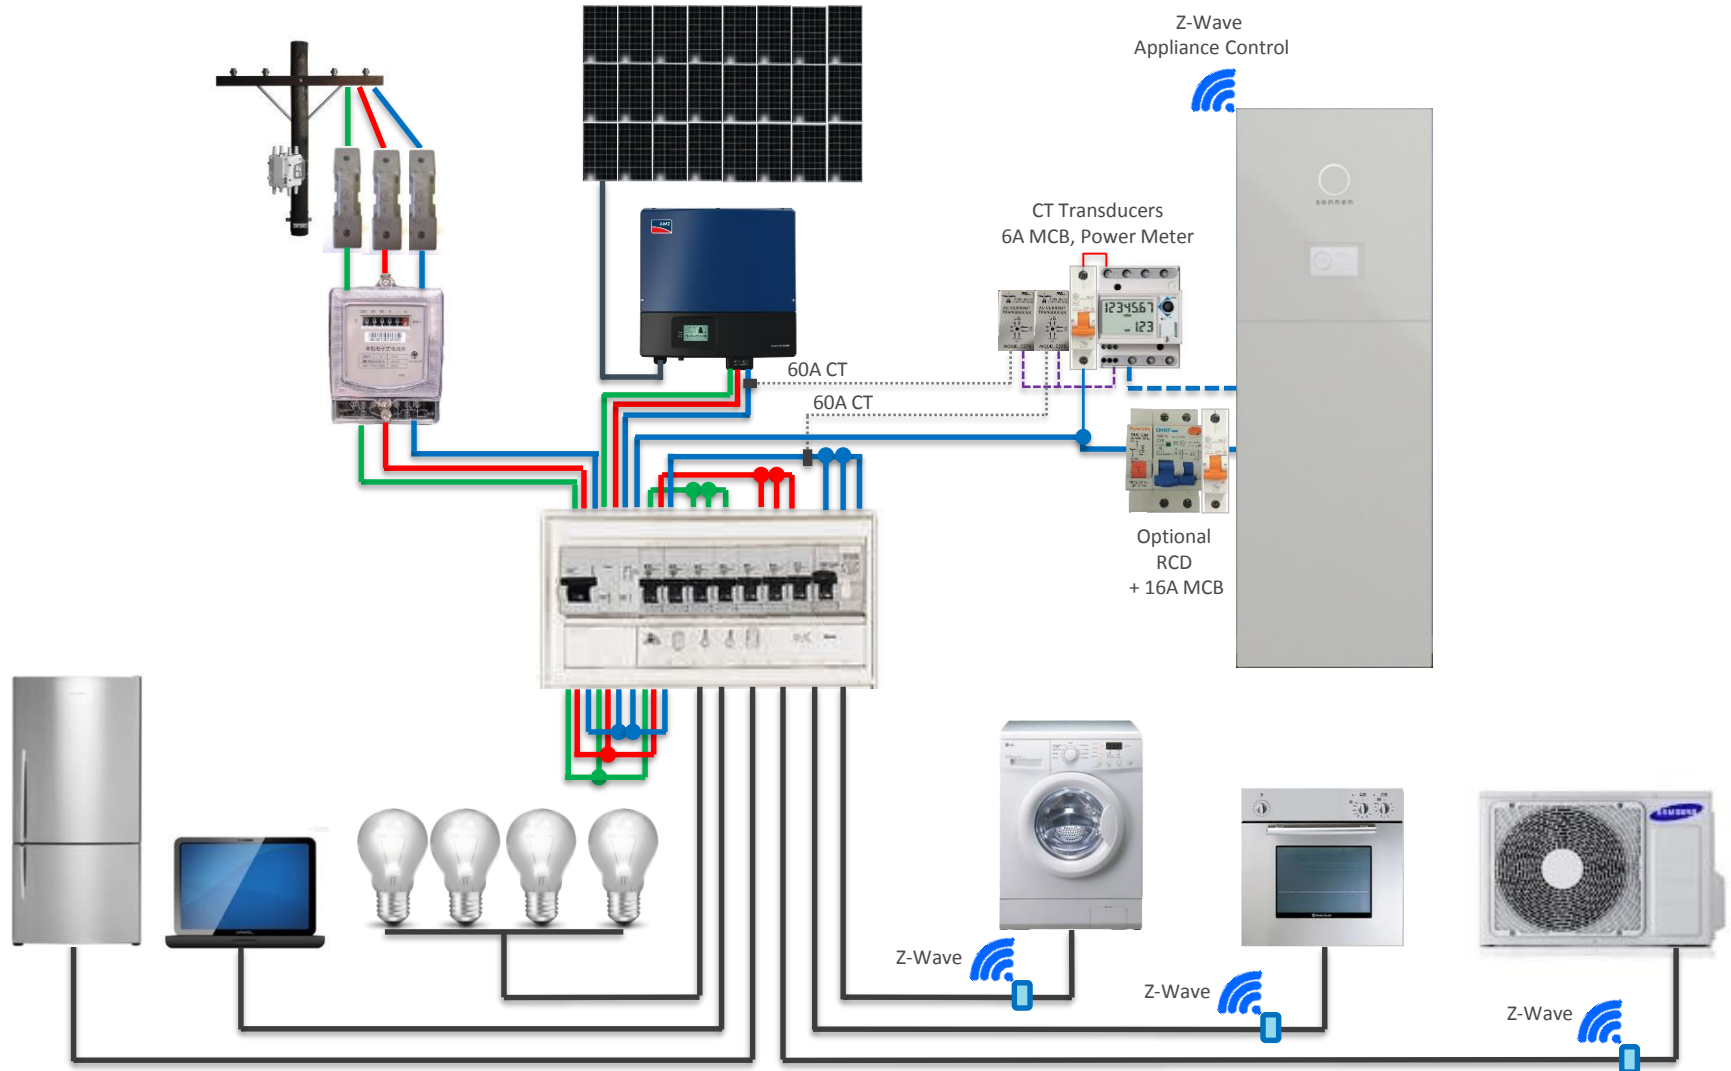

Sonnen – Domestic Installation Diagram

Single Phase – Retro Fit Net Feed PV

Sonnen – Domestic Installation Diagram

Single Phase – Retro Fit Gross Feed PV & New Nett Feed PV

Sonnen – Domestic Installation Diagram

Single Phase – Dual Net Feed PV

Sonnen – Domestic Installation Diagram

Dual Single Phase – New Net Feed PV

Sonnen – Domestic Installation Diagram

Tripple Single Phase – New Net Feed PV

Sonnen – Domestic Installation Diagram

Single Phase on 3-Phase – New Net Feed PV

Sonnen – Domestic Installation Diagram

Dual Single Phase on 3-Phase – New Net Feed PV

Sonnen – Domestic Installation Diagram

Tripple Single Phase on 3-Phase – New Net Feed PV

Sonnen – Commercial Installation Diagram

Dual 48kW 3-Phase with Dual PV Supplies