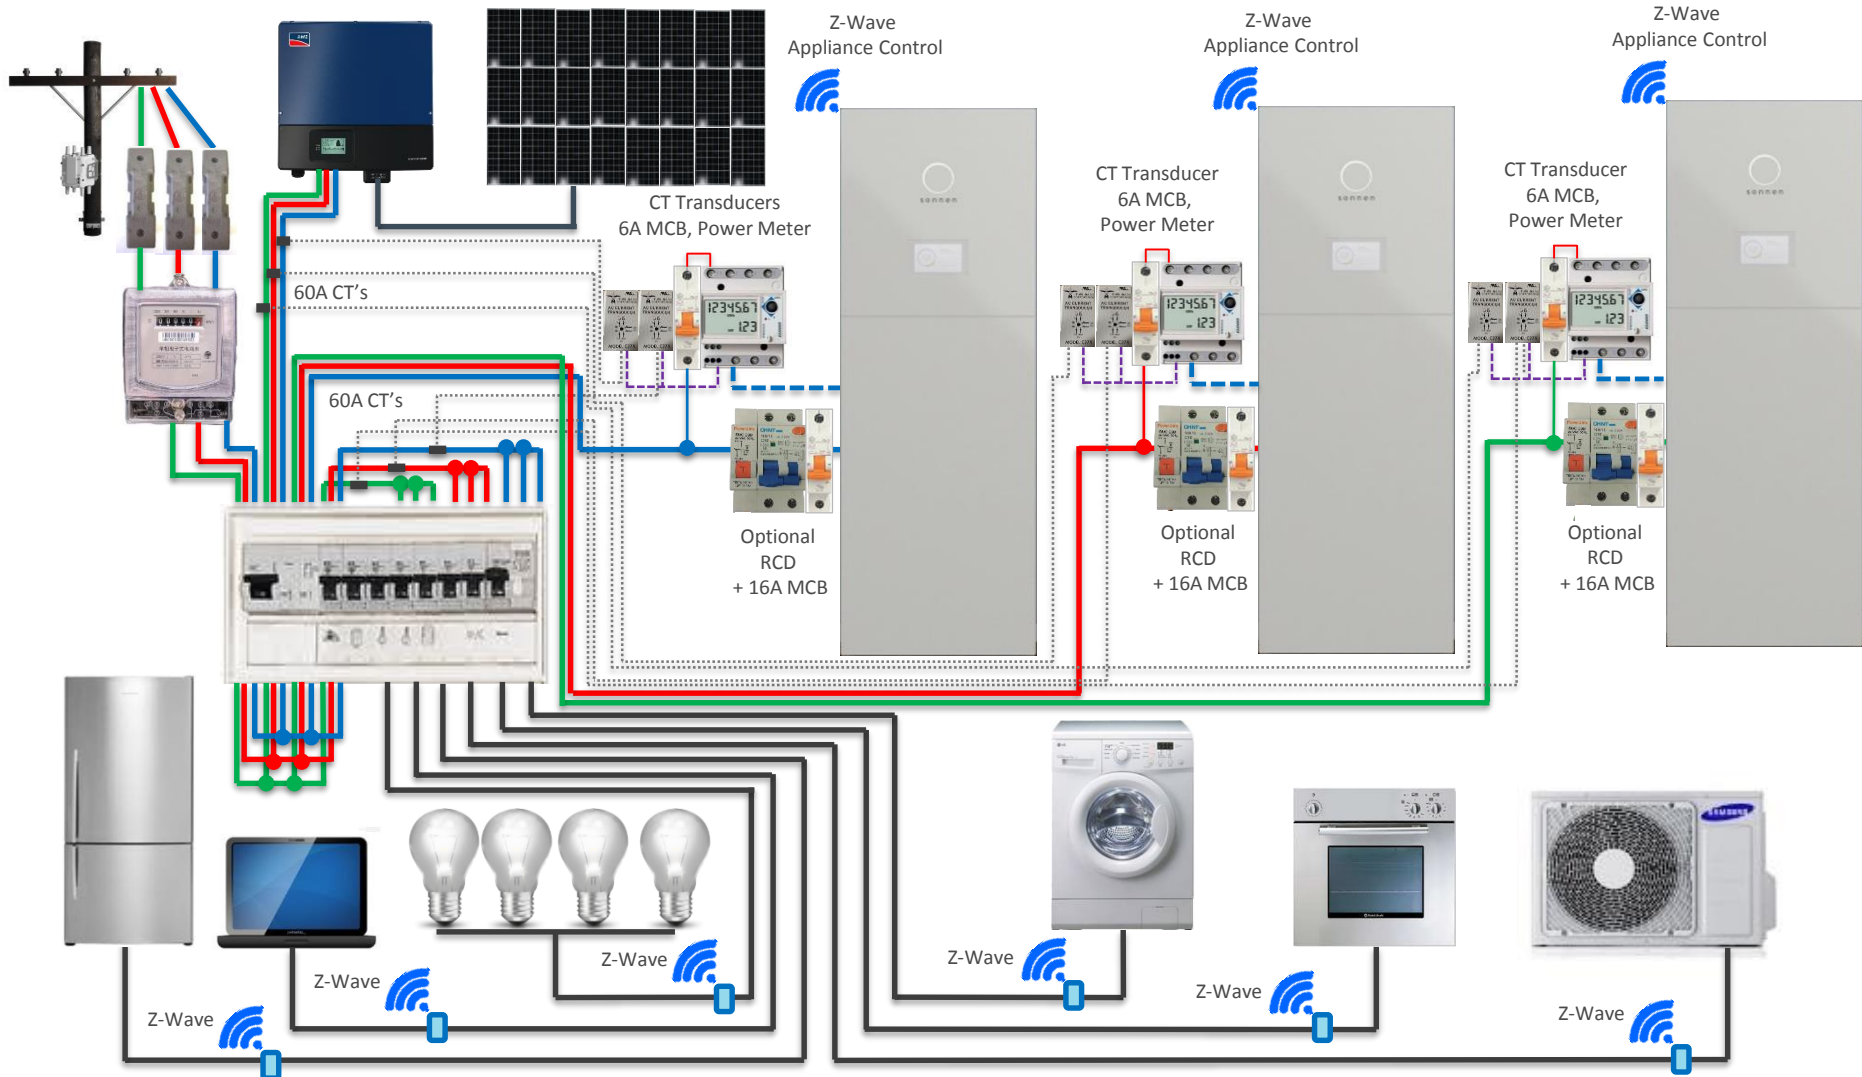

Single Phase – Dual Net Feed PV

Sonnen – Domestic Installation Diagram

Dual Single Phase – New Net Feed PV

Sonnen – Domestic Installation Diagram

Tripple Single Phase – New Net Feed PV

Sonnen – Domestic Installation Diagram

Single Phase on 3-Phase – New Net Feed PV

Sonnen – Domestic Installation Diagram

Dual Single Phase on 3-Phase – New Net Feed PV

Sonnen – Domestic Installation Diagram

Tripple Single Phase on 3-Phase – New Net Feed PV

Sonnen – Commercial Installation Diagram

Dual 48kW 3-Phase with Dual PV Supplies