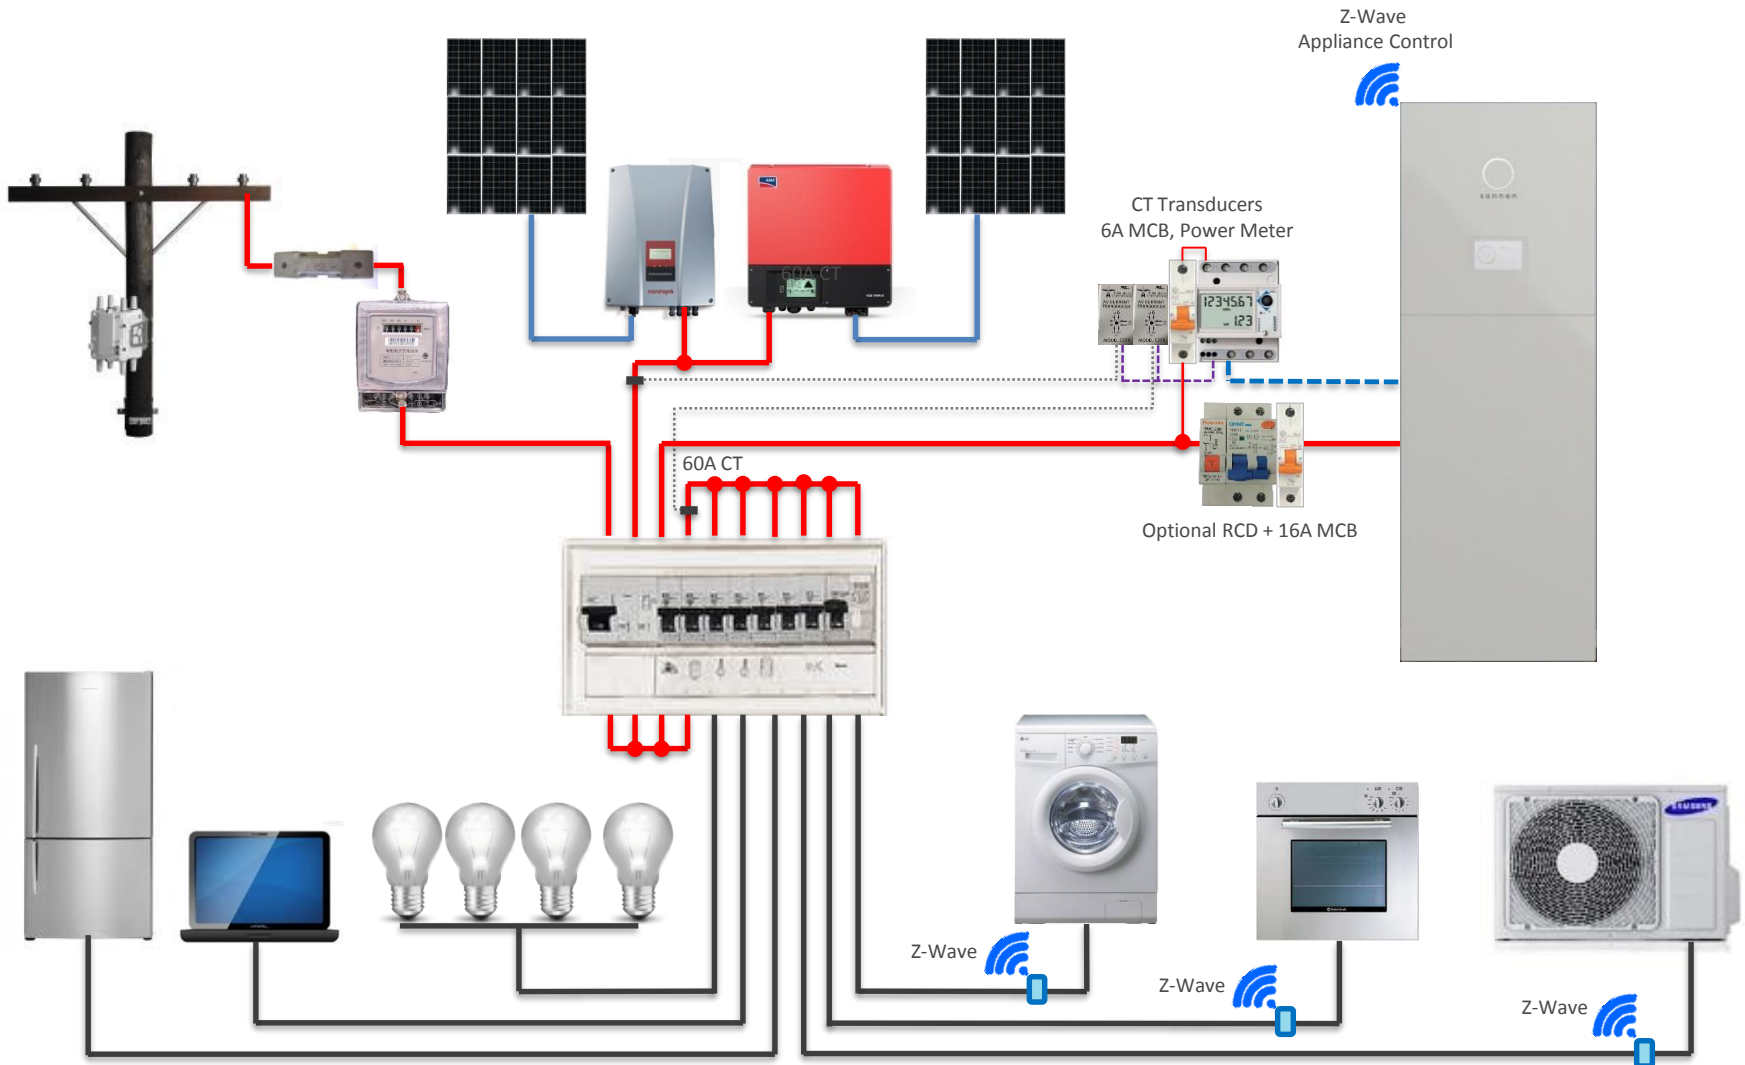

Sonnen – Domestic Installation Diagram

Single Phase – Retro Fit Net Feed PV

Sonnen – Domestic Installation Diagram

Single Phase – Retro Fit Gross Feed PV & New Nett Feed PV

Sonnen – Domestic Installation Diagram

Single Phase – Dual Net Feed PV

Sonnen – Domestic Installation Diagram

Dual Single Phase – New Net Feed PV

Sonnen – Domestic Installation Diagram

Tripple Single Phase – New Net Feed PV

Sonnen – Domestic Installation Diagram

Single Phase on 3-Phase – New Net Feed PV

Sonnen – Domestic Installation Diagram

Dual Single Phase on 3-Phase – New Net Feed PV

Sonnen – Domestic Installation Diagram

Tripple Single Phase on 3-Phase – New Net Feed PV

Sonnen – Commercial Installation Diagram

Dual 48kW 3-Phase with Dual PV Supplies