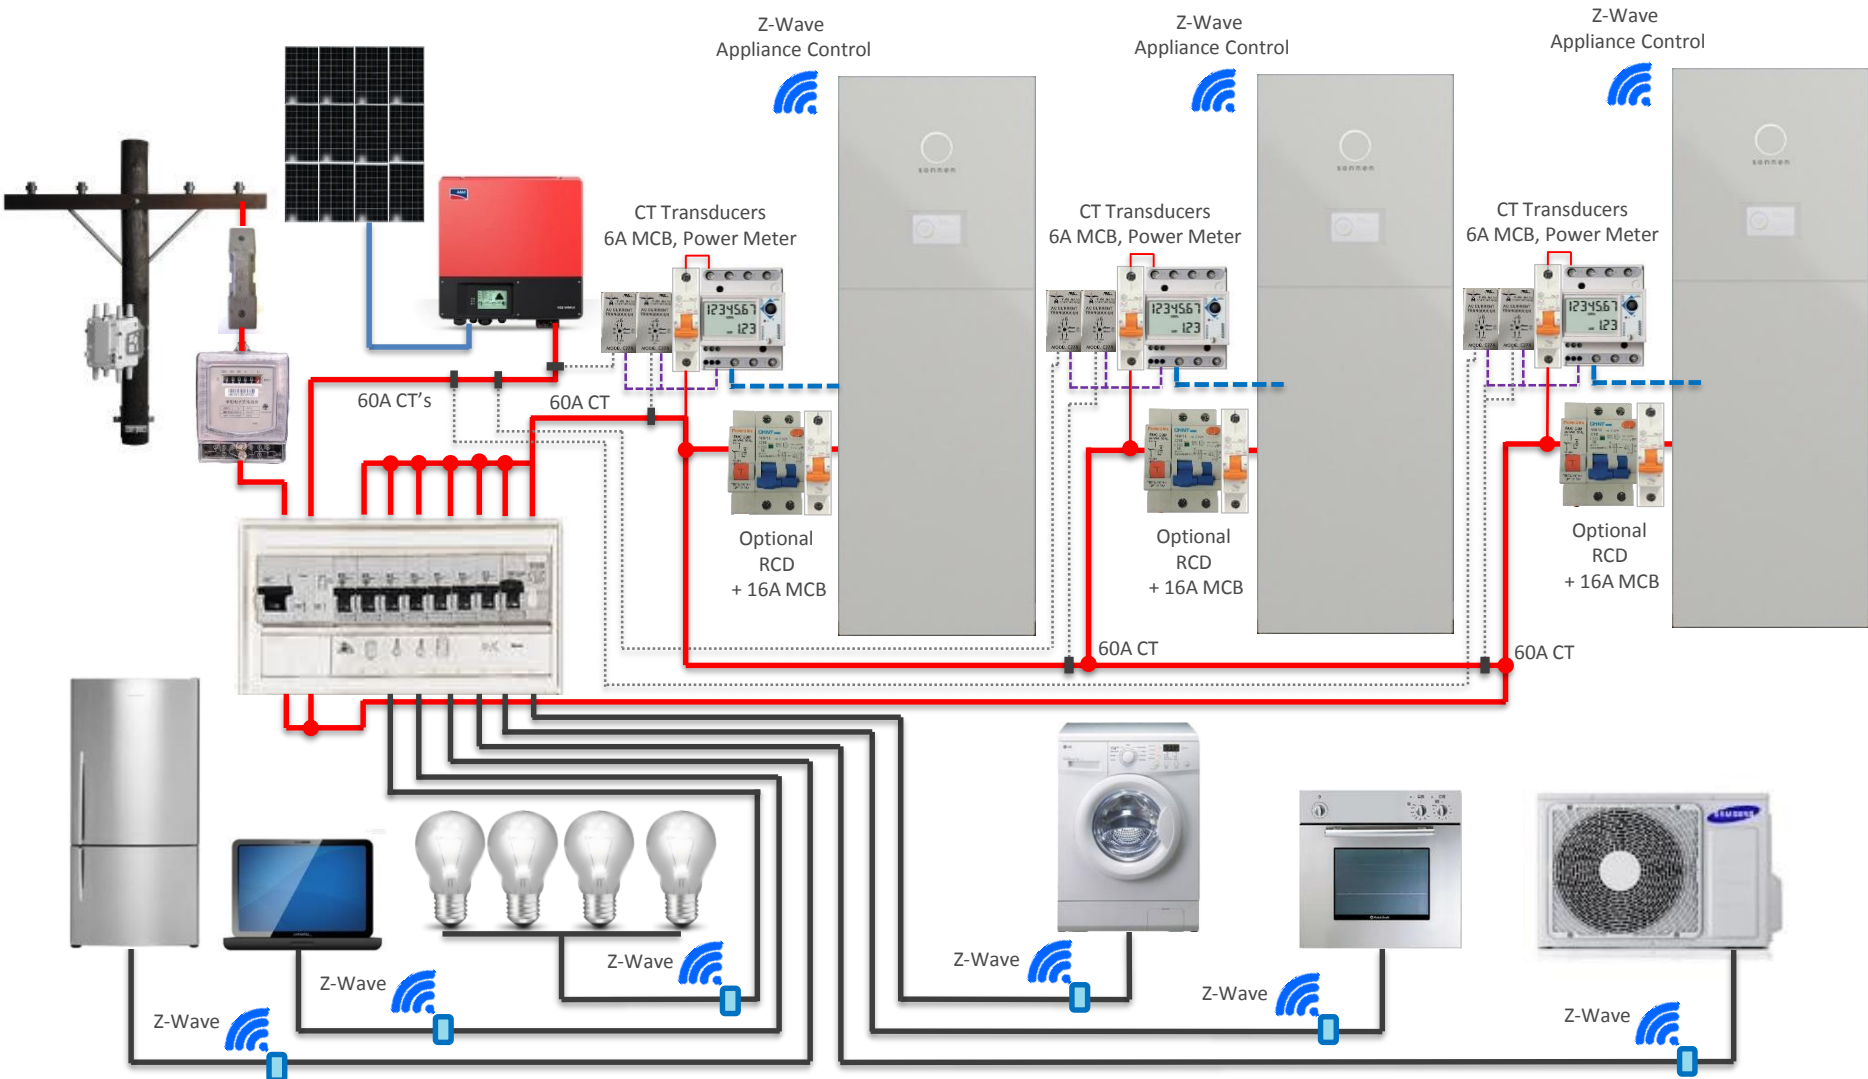

Single Phase – Dual Net Feed PV

Sonnen – Domestic Installation Diagram

Dual Single Phase – New Net Feed PV

Sonnen – Domestic Installation Diagram

Tripple Single Phase – New Net Feed PV

Sonnen – Domestic Installation Diagram

Single Phase on 3-Phase – New Net Feed PV

Sonnen – Domestic Installation Diagram

Dual Single Phase on 3-Phase – New Net Feed PV

Sonnen – Domestic Installation Diagram

Tripple Single Phase on 3-Phase – New Net Feed PV

Sonnen – Commercial Installation Diagram

Dual 48kW 3-Phase with Dual PV Supplies