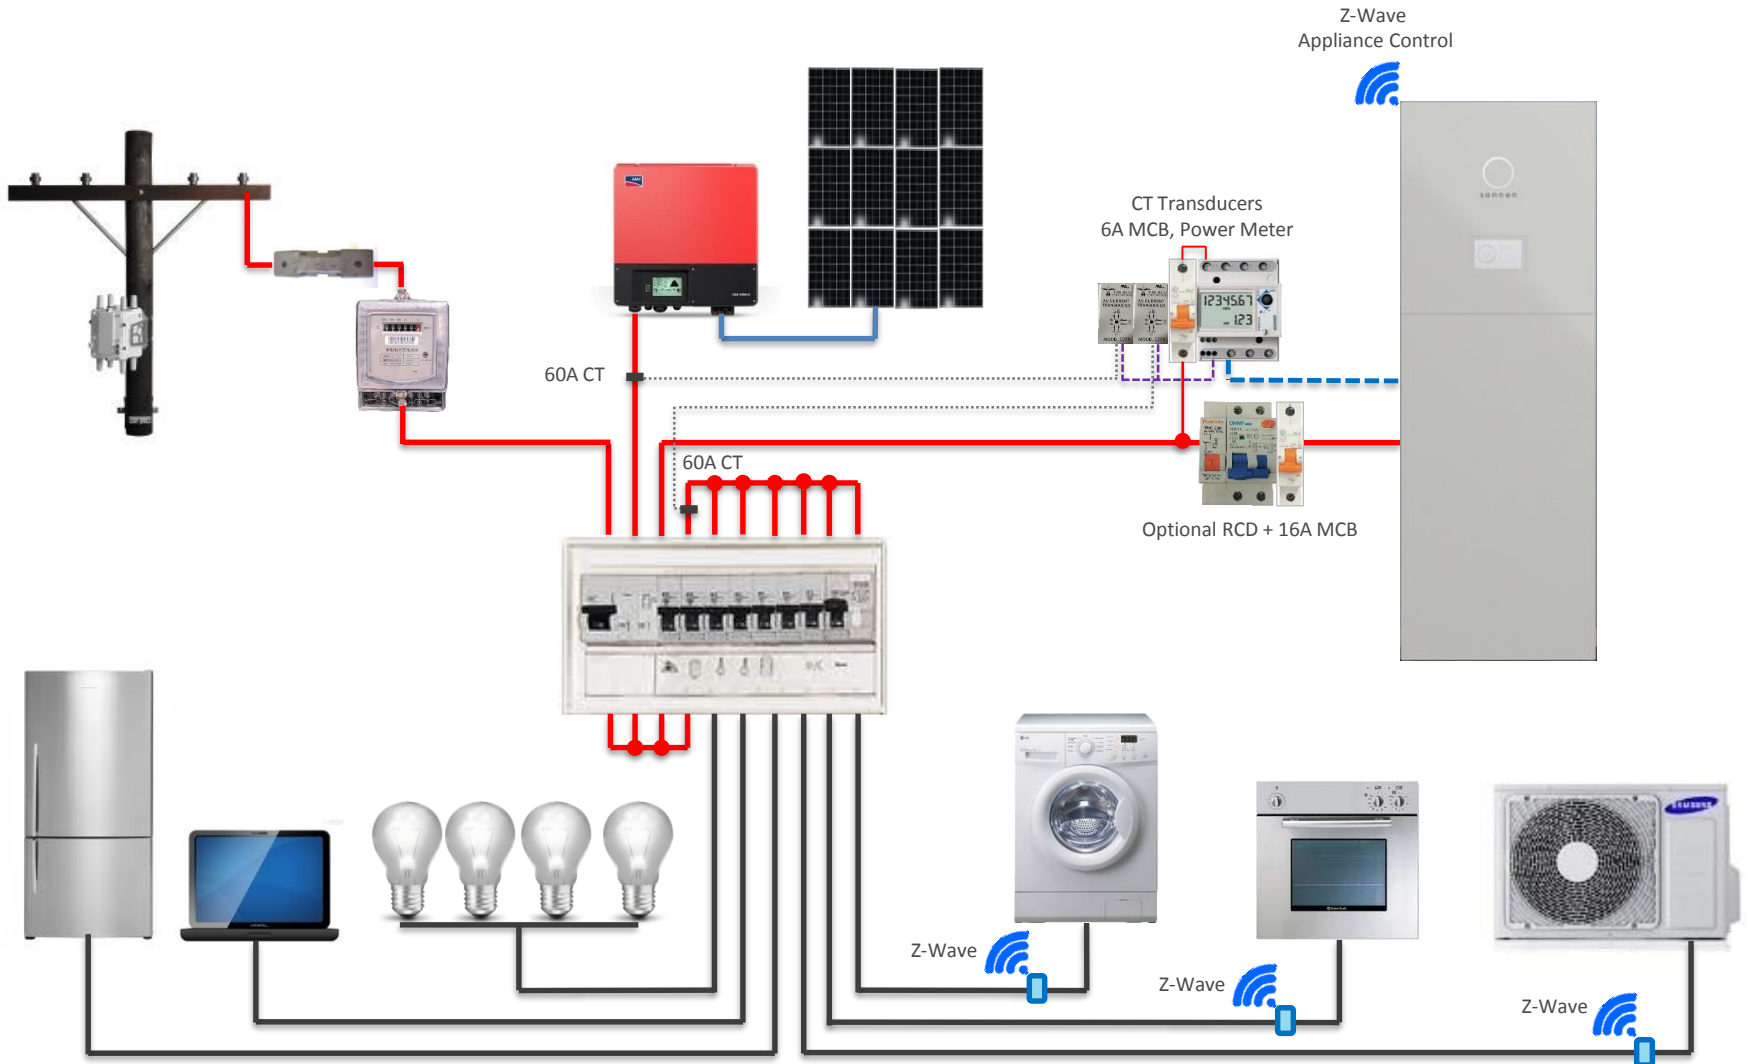

Sonnen – Domestic Installation Diagram

Single Phase – Retro Fit Net Feed PV

Sonnen – Domestic Installation Diagram

Single Phase – Retro Fit Gross Feed PV & New Nett Feed PV

Sonnen – Domestic Installation Diagram

Single Phase – Dual Net Feed PV

Sonnen – Domestic Installation Diagram

Dual Single Phase – New Net Feed PV

Sonnen – Domestic Installation Diagram

Tripple Single Phase – New Net Feed PV

Sonnen – Domestic Installation Diagram

Single Phase on 3-Phase – New Net Feed PV

Sonnen – Domestic Installation Diagram

Dual Single Phase on 3-Phase – New Net Feed PV

Sonnen – Domestic Installation Diagram

Tripple Single Phase on 3-Phase – New Net Feed PV

Sonnen – Commercial Installation Diagram

Dual 48kW 3-Phase with Dual PV Supplies