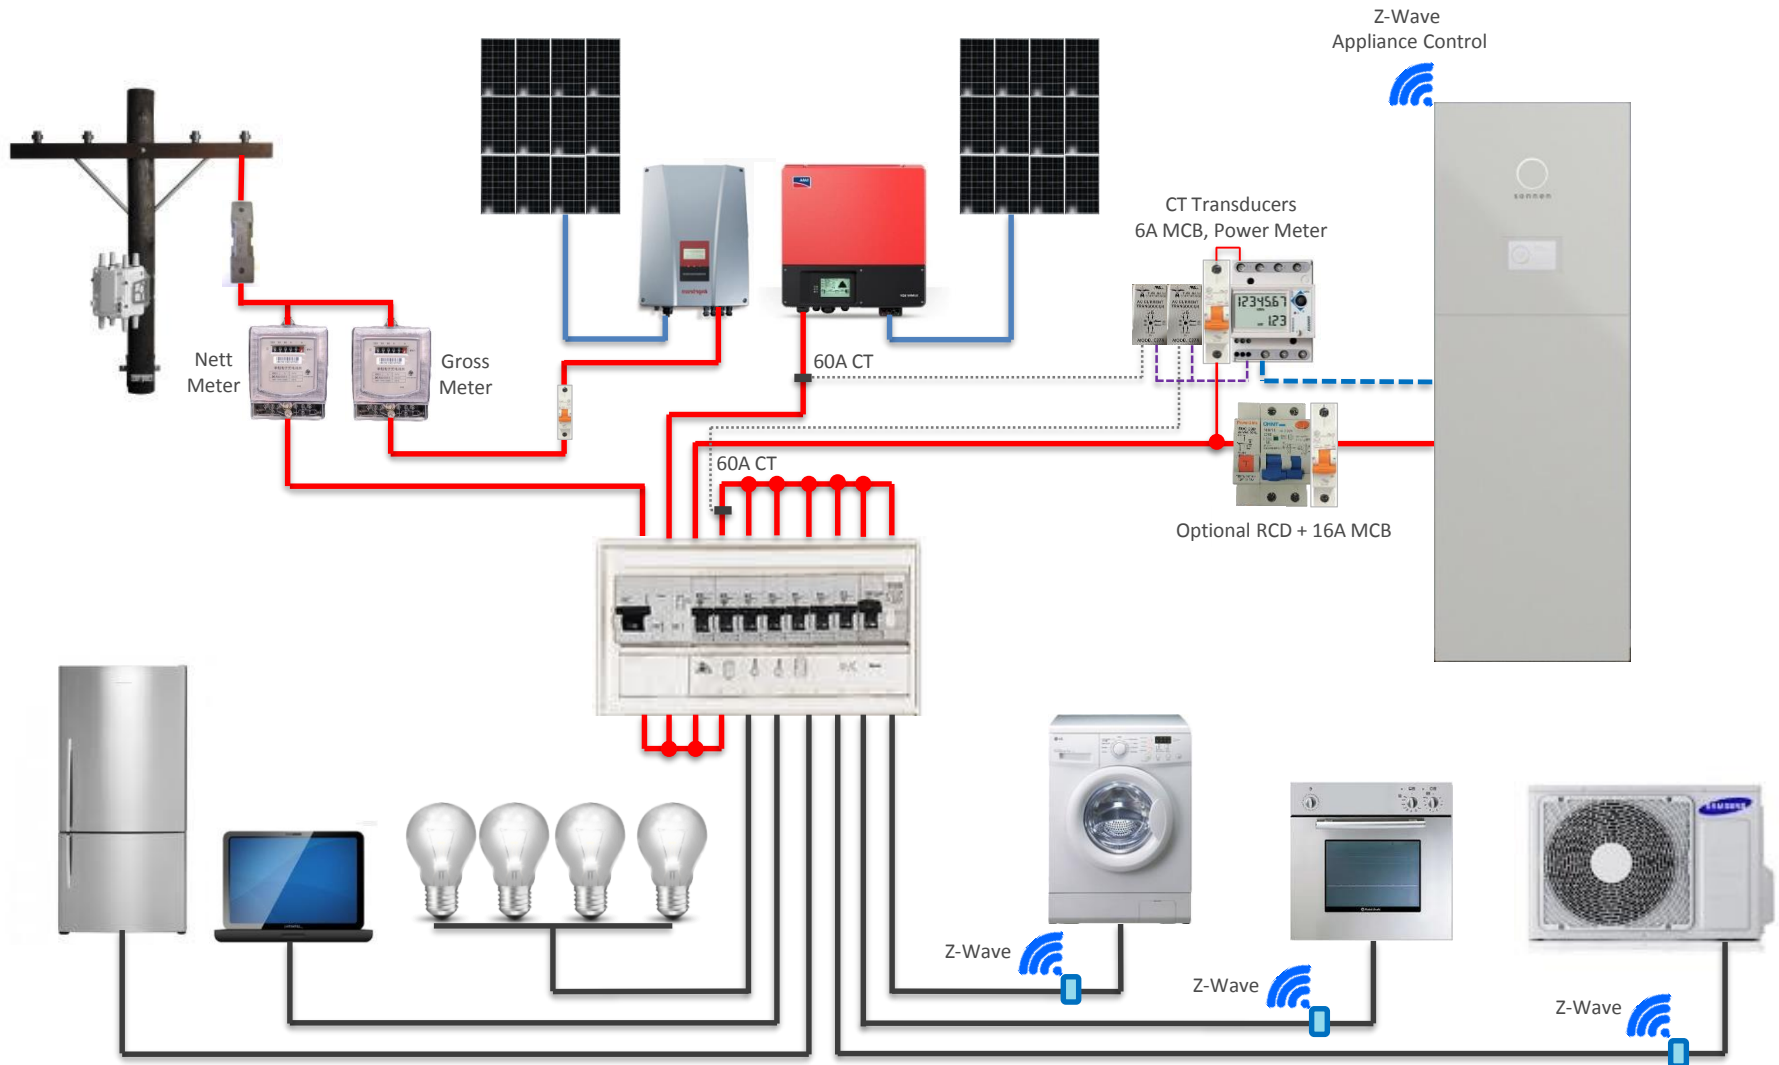

Sonnen – Domestic Installation Diagram

Single Phase – Retro Fit Net Feed PV

Sonnen – Domestic Installation Diagram

Single Phase – Retro Fit Gross Feed PV & New Nett Feed PV

Sonnen – Domestic Installation Diagram

Single Phase – Dual Net Feed PV

Sonnen – Domestic Installation Diagram

Dual Single Phase – New Net Feed PV

Sonnen – Domestic Installation Diagram

Tripple Single Phase – New Net Feed PV

Sonnen – Domestic Installation Diagram

Single Phase on 3-Phase – New Net Feed PV

Sonnen – Domestic Installation Diagram

Dual Single Phase on 3-Phase – New Net Feed PV

Sonnen – Domestic Installation Diagram

Tripple Single Phase on 3-Phase – New Net Feed PV

Sonnen – Commercial Installation Diagram

Dual 48kW 3-Phase with Dual PV Supplies