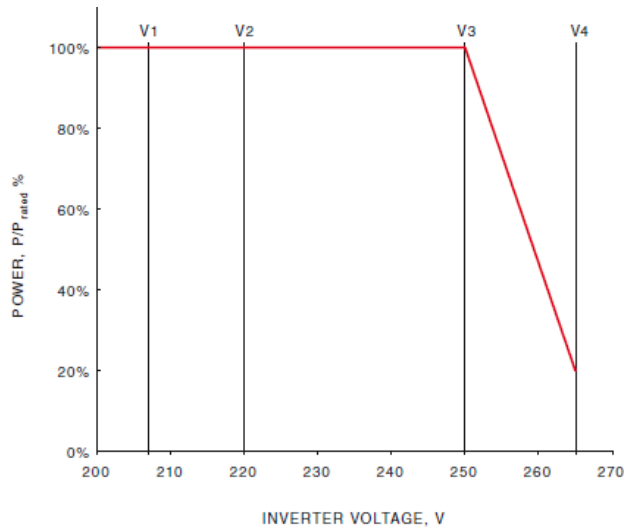

- Sonnen Eco8.0 / 8.1 Three Phase Products;

Minimum Voltage for Grid-connection: 196V  
 Minimum Voltage for stable Grid-connection: 184V  
 Maximum voltage for Grid-connection: 264V disconnection after 0.2s  
 253V disconnection after 10min average  
 Volt-Watt response softening (charge / discharge) Accordance with AS4777.2:2015

FIGURE 2(A) EXAMPLE CURVE FOR A VOLT-WATT RESPONSE MODE (AUSTRALIA)

Reconnection range after disconnection; 196V – 253V  
 Maximum Phase Balancing for Export: 5% Variation of Current  
 Minimum frequency for Grid-connection: 47.5Hz stable for 2s  
 Maximum frequency for Grid-connection: 51.5Hz disconnection after 0.2s  
 Grid frequency Derate threshold 50.2Hz  
 Reduction percentage based on frequency 40%  
 Reconnection threshold based on frequency 50.05Hz  
 Exit-reconnection based on frequency 50.2Hz  
 Reconnection gradient of power 10%  
 Frequency Range for stable Grid-connection: 47.5Hz – 50.05Hz