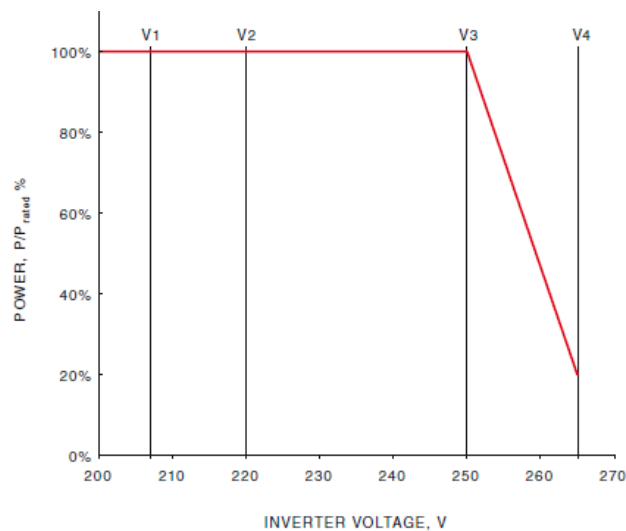

Minimum Voltage for Grid-connection: 188V stable for 2s  
 Maximum voltage for Grid-connection: 265V disconnection after 0.2s  
 Volt-Watt response softening (charge / discharge) Accordance with AS4777.2:2015

FIGURE 2(A) EXAMPLE CURVE FOR A VOLT-WATT RESPONSE MODE (AUSTRALIA)

Reconnection range after disconnection; 213.4V – 264V  
 Minimum frequency for Grid-connection: 47Hz stable for 2s  
 Maximum frequency for Grid-connection: 55Hz disconnection after 0.2s  
 Frequency Range for stable Grid-connection: 47.5Hz – 50.15Hz

- Sonnen Eco8.0 / 8.1 Three Phase Products;

Minimum Voltage for Grid-connection: 196V  
 Minimum Voltage for stable Grid-connection: 184V  
 Maximum voltage for Grid-connection: 264V disconnection after 0.2s  
 253V disconnection after 10min average  
 Volt-Watt response softening (charge / discharge) Accordance with AS4777.2:2015

FIGURE 2(A) EXAMPLE CURVE FOR A VOLT-WATT RESPONSE MODE (AUSTRALIA)

Reconnection range after disconnection; 196V – 253V  
 Maximum Phase Balancing for Export: 5% Variation of Current  
 Minimum frequency for Grid-connection: 47.5Hz stable for 2s  
 Maximum frequency for Grid-connection: 51.5Hz disconnection after 0.2s  
 Grid frequency Derate threshold 50.2Hz  
 Reduction percentage based on frequency 40%  
 Reconnection threshold based on frequency 50.05Hz  
 Exit-reconnection based on frequency 50.2Hz  
 Reconnection gradient of power 10%  
 Frequency Range for stable Grid-connection: 47.5Hz – 50.05Hz