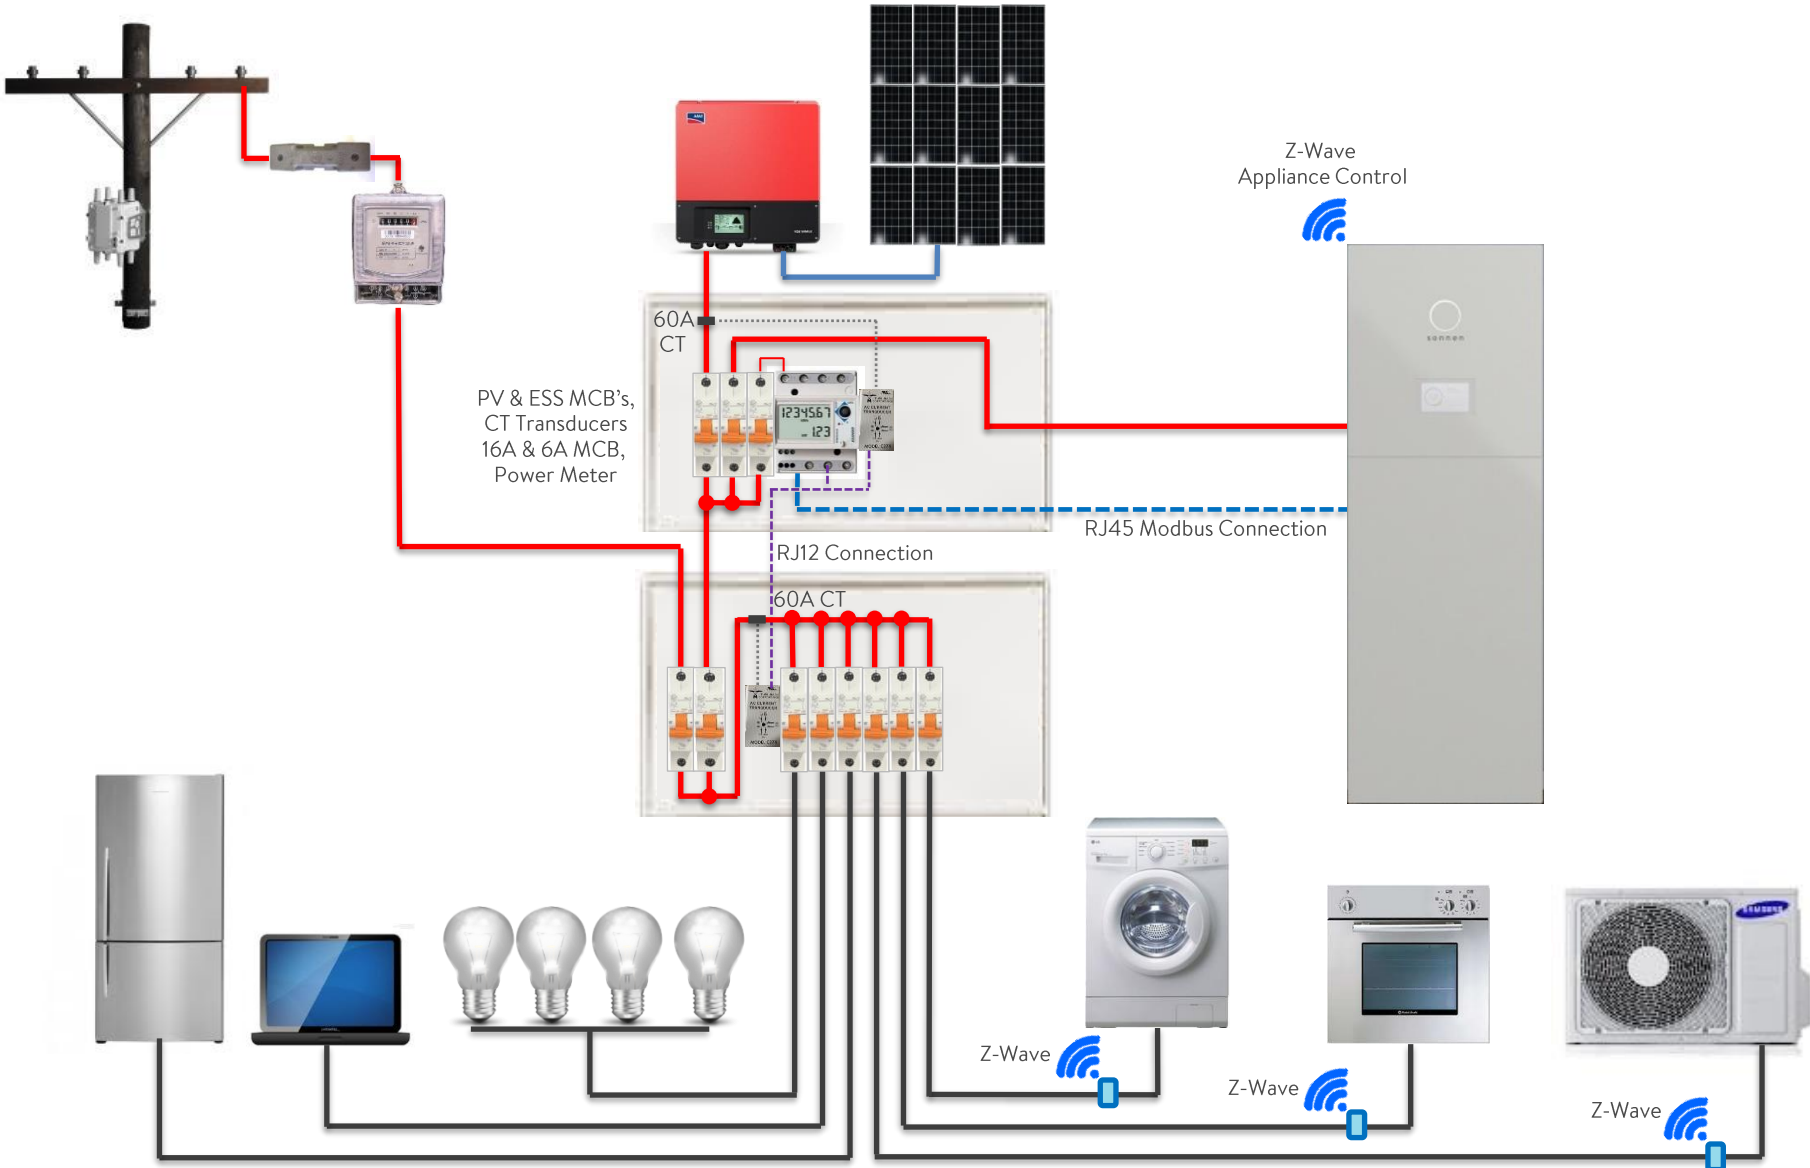

Sonnen - Domestic PV Installation Diagram

Single Phase – Net Feed PV

Sonnen – Domestic Installation – Consumption Measurement Main Board – Option 1

Sonnen – Domestic Installation – Consumption Measurement Sub Board – Option 2

Sonnen – Domestic Installation – Consumption Measurement Sub Board – Option 3

Sonnen – Domestic Installation – Consumption Measurement Sub Board – Option 4

Sonnen – Domestic Installation – Consumption Measurement Sub Board – Option 4.5

Sonnen – Domestic Installation – Consumption Measurement Sub Board – Option 5