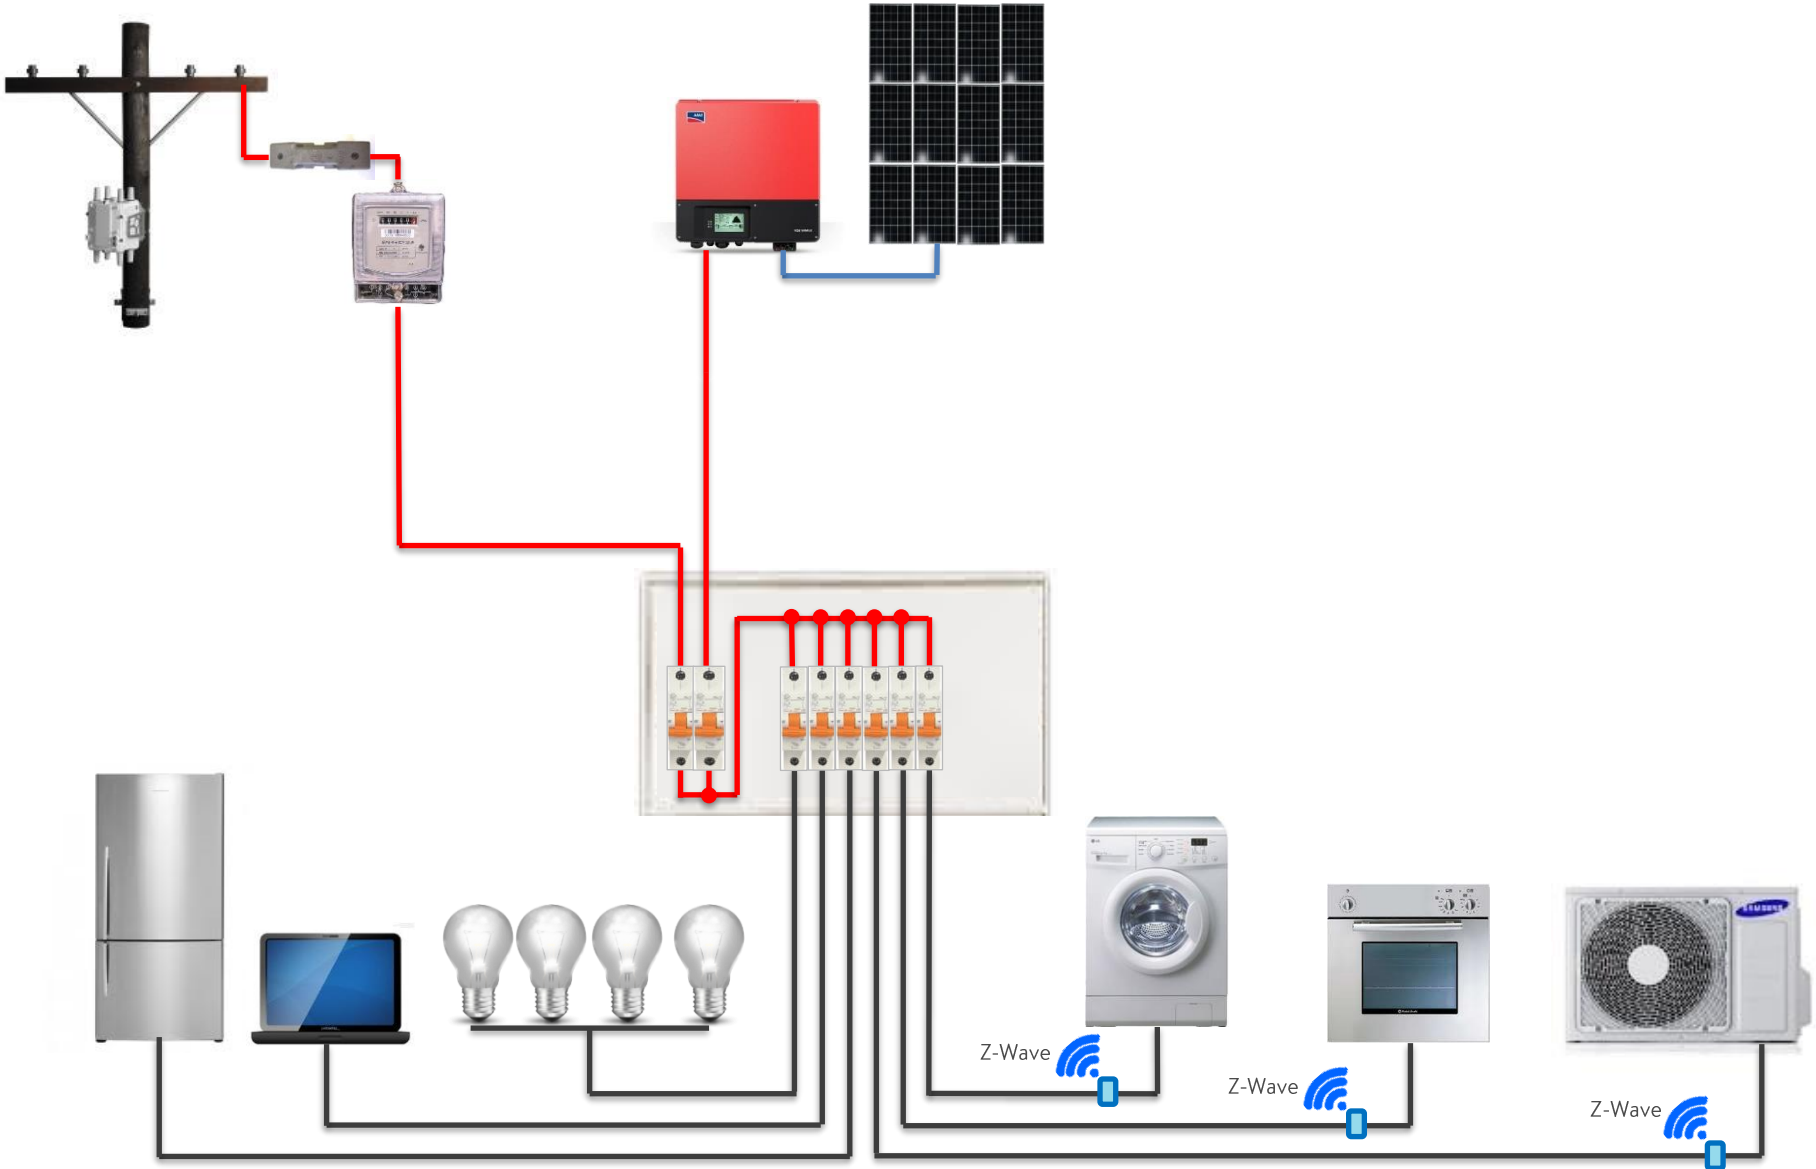

Sonnen - Domestic PV Installation Diagram

Single Phase – Net Feed PV

Sonnen – Domestic Installation – Consumption Measurement Main Board – Option 1

Sonnen – Domestic Installation – Consumption Measurement Sub Board – Option 2

Sonnen – Domestic Installation – Consumption Measurement Sub Board – Option 3

Sonnen – Domestic Installation – Consumption Measurement Sub Board – Option 4

Sonnen – Domestic Installation – Consumption Measurement Sub Board – Option 4.5

Sonnen – Domestic Installation – Consumption Measurement Sub Board – Option 5