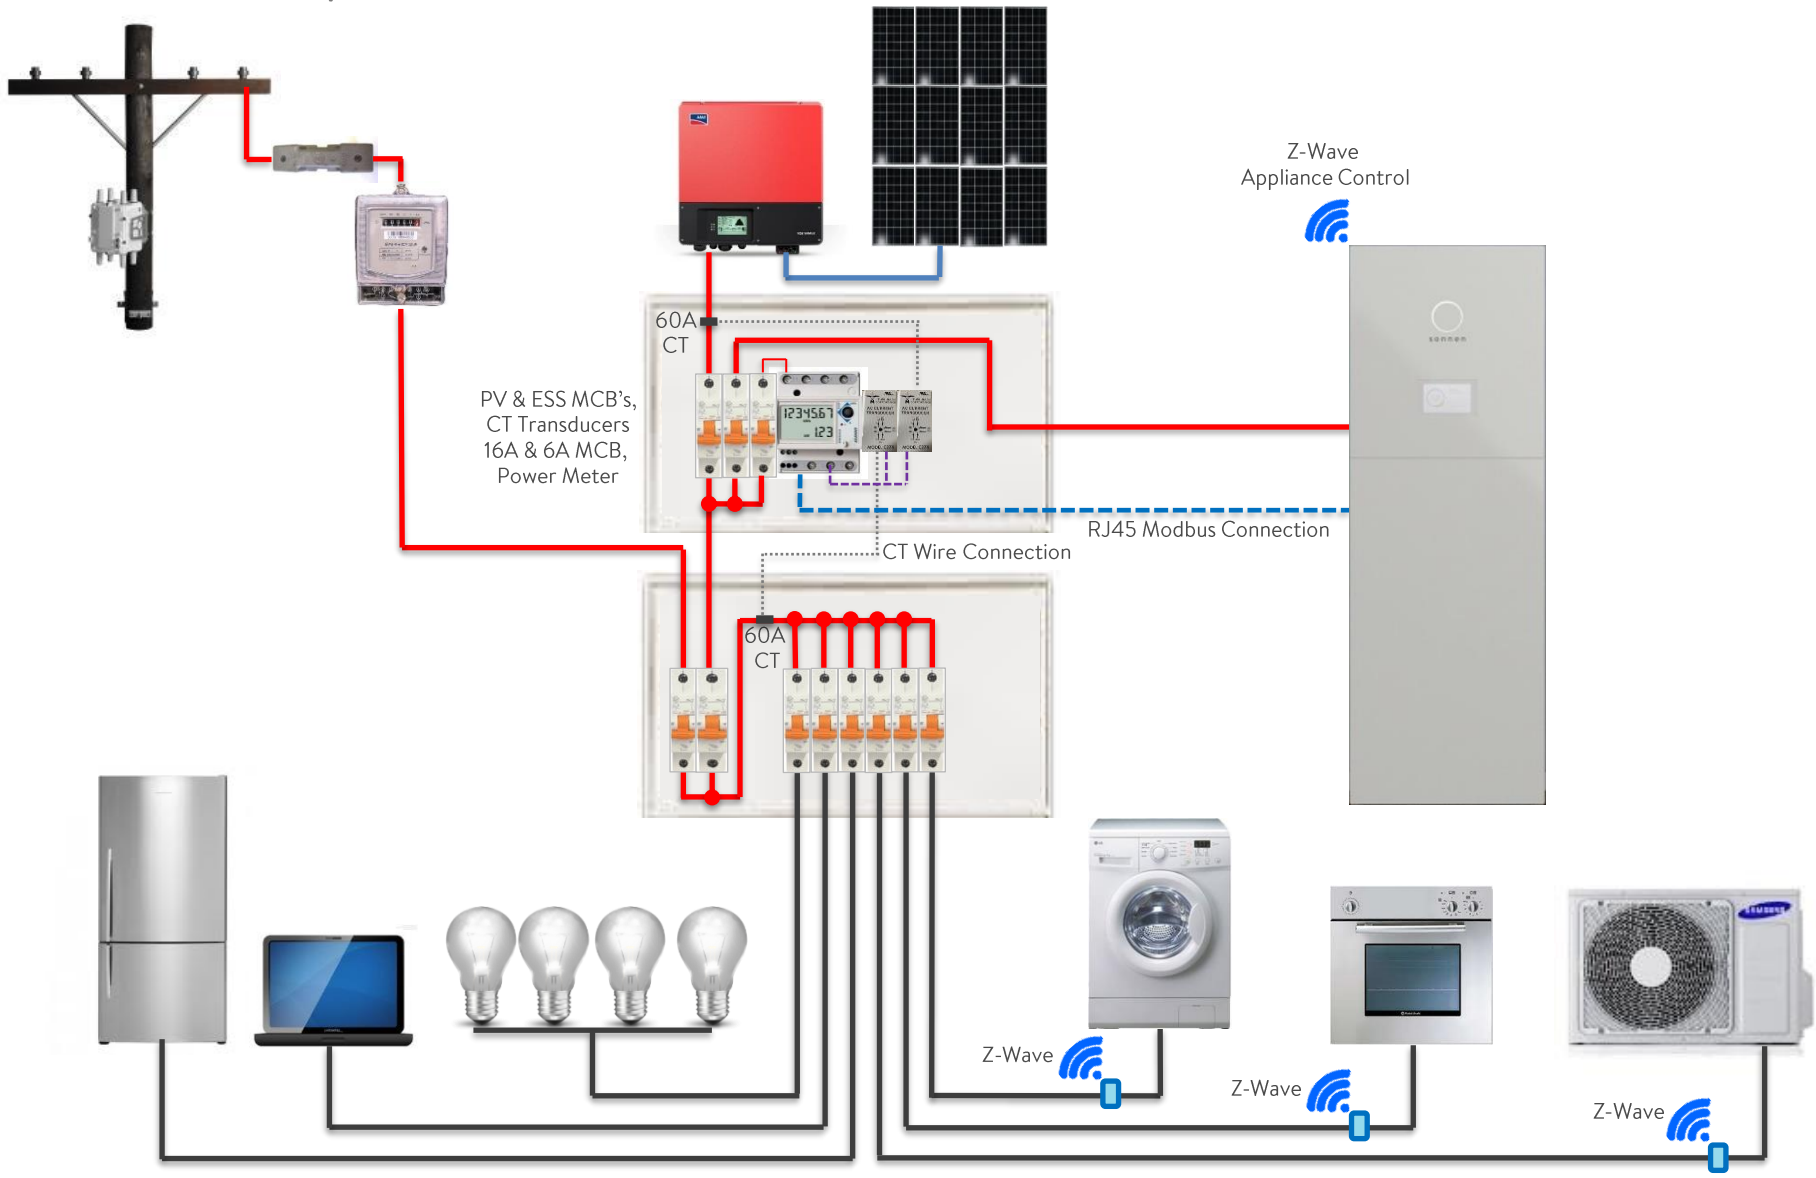

Sonnen - Domestic PV Installation Diagram

Single Phase – Net Feed PV

Sonnen – Domestic Installation – Consumption Measurement Main Board – Option 1

Sonnen – Domestic Installation – Consumption Measurement Sub Board – Option 2

Sonnen – Domestic Installation – Consumption Measurement Sub Board – Option 3

Sonnen – Domestic Installation – Consumption Measurement Sub Board – Option 4

Sonnen – Domestic Installation – Consumption Measurement Sub Board – Option 4.5

Sonnen – Domestic Installation – Consumption Measurement Sub Board – Option 5