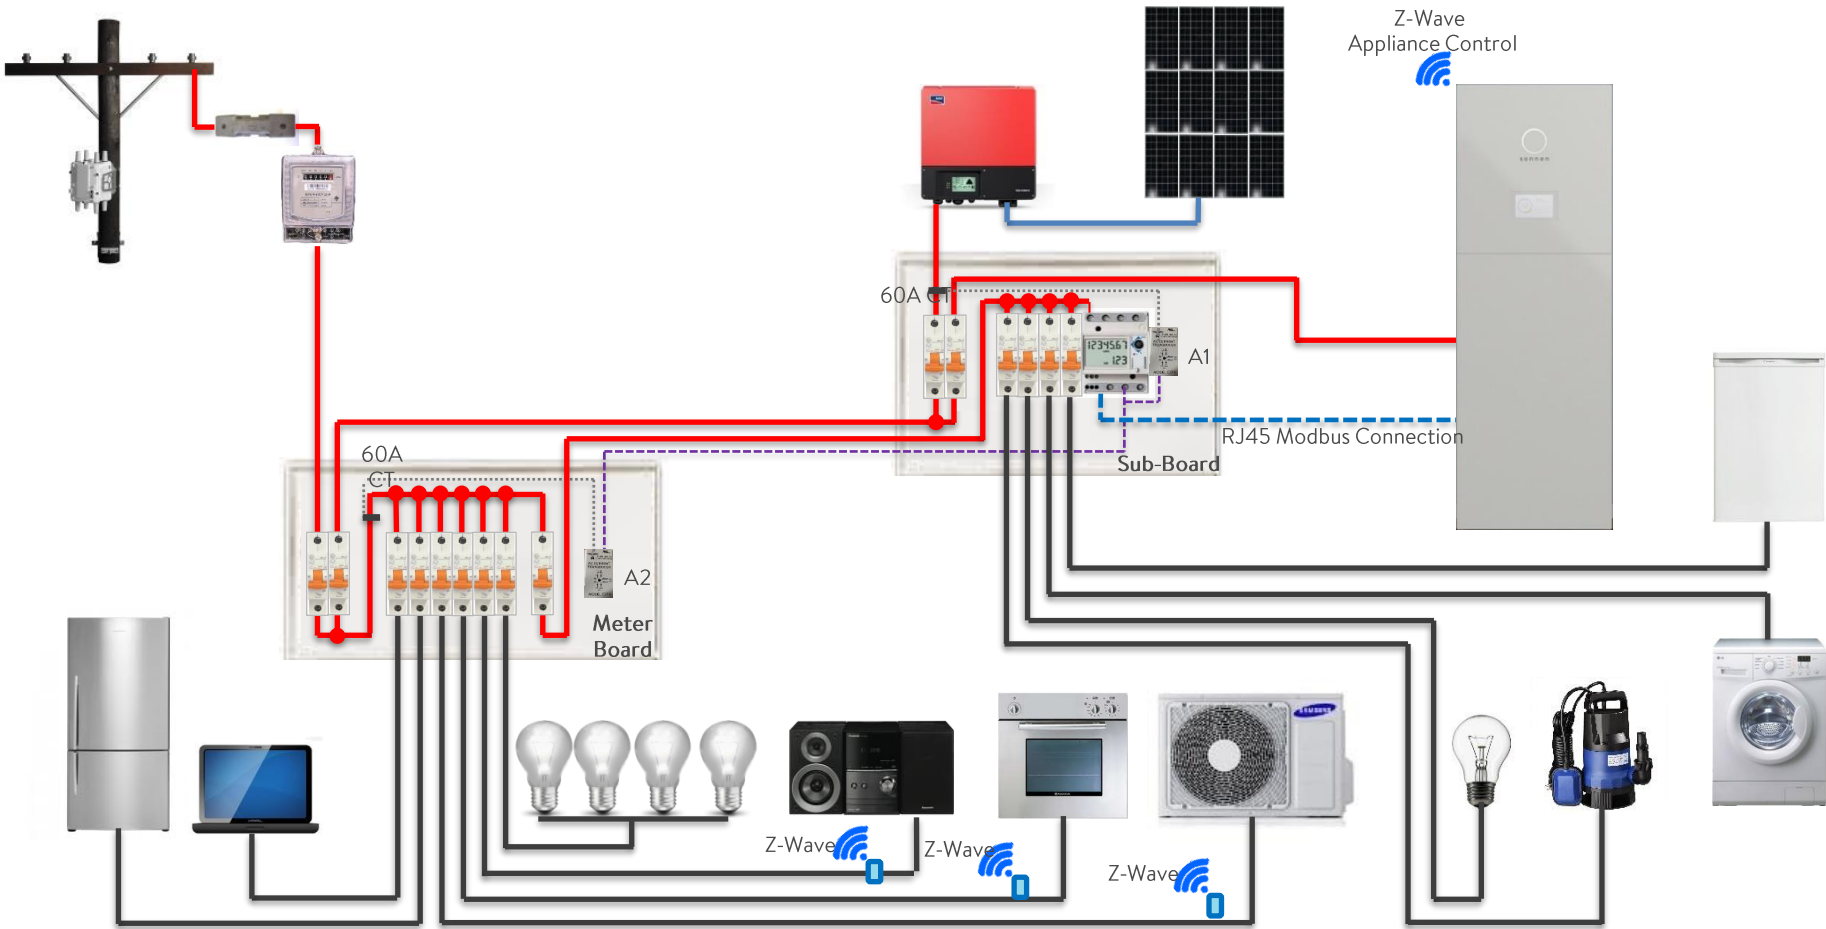

Sonnen - Domestic PV Installation Diagram

Single Phase – Net Feed PV

Sonnen – Domestic Installation – Consumption Measurement Main Board – Option 1

Sonnen – Domestic Installation – Consumption Measurement Sub Board – Option 2

Sonnen – Domestic Installation – Consumption Measurement Sub Board – Option 3

Sonnen – Domestic Installation – Consumption Measurement Sub Board – Option 4

Sonnen – Domestic Installation – Consumption Measurement Sub Board – Option 4.5

Sonnen – Domestic Installation – Consumption Measurement Sub Board – Option 5