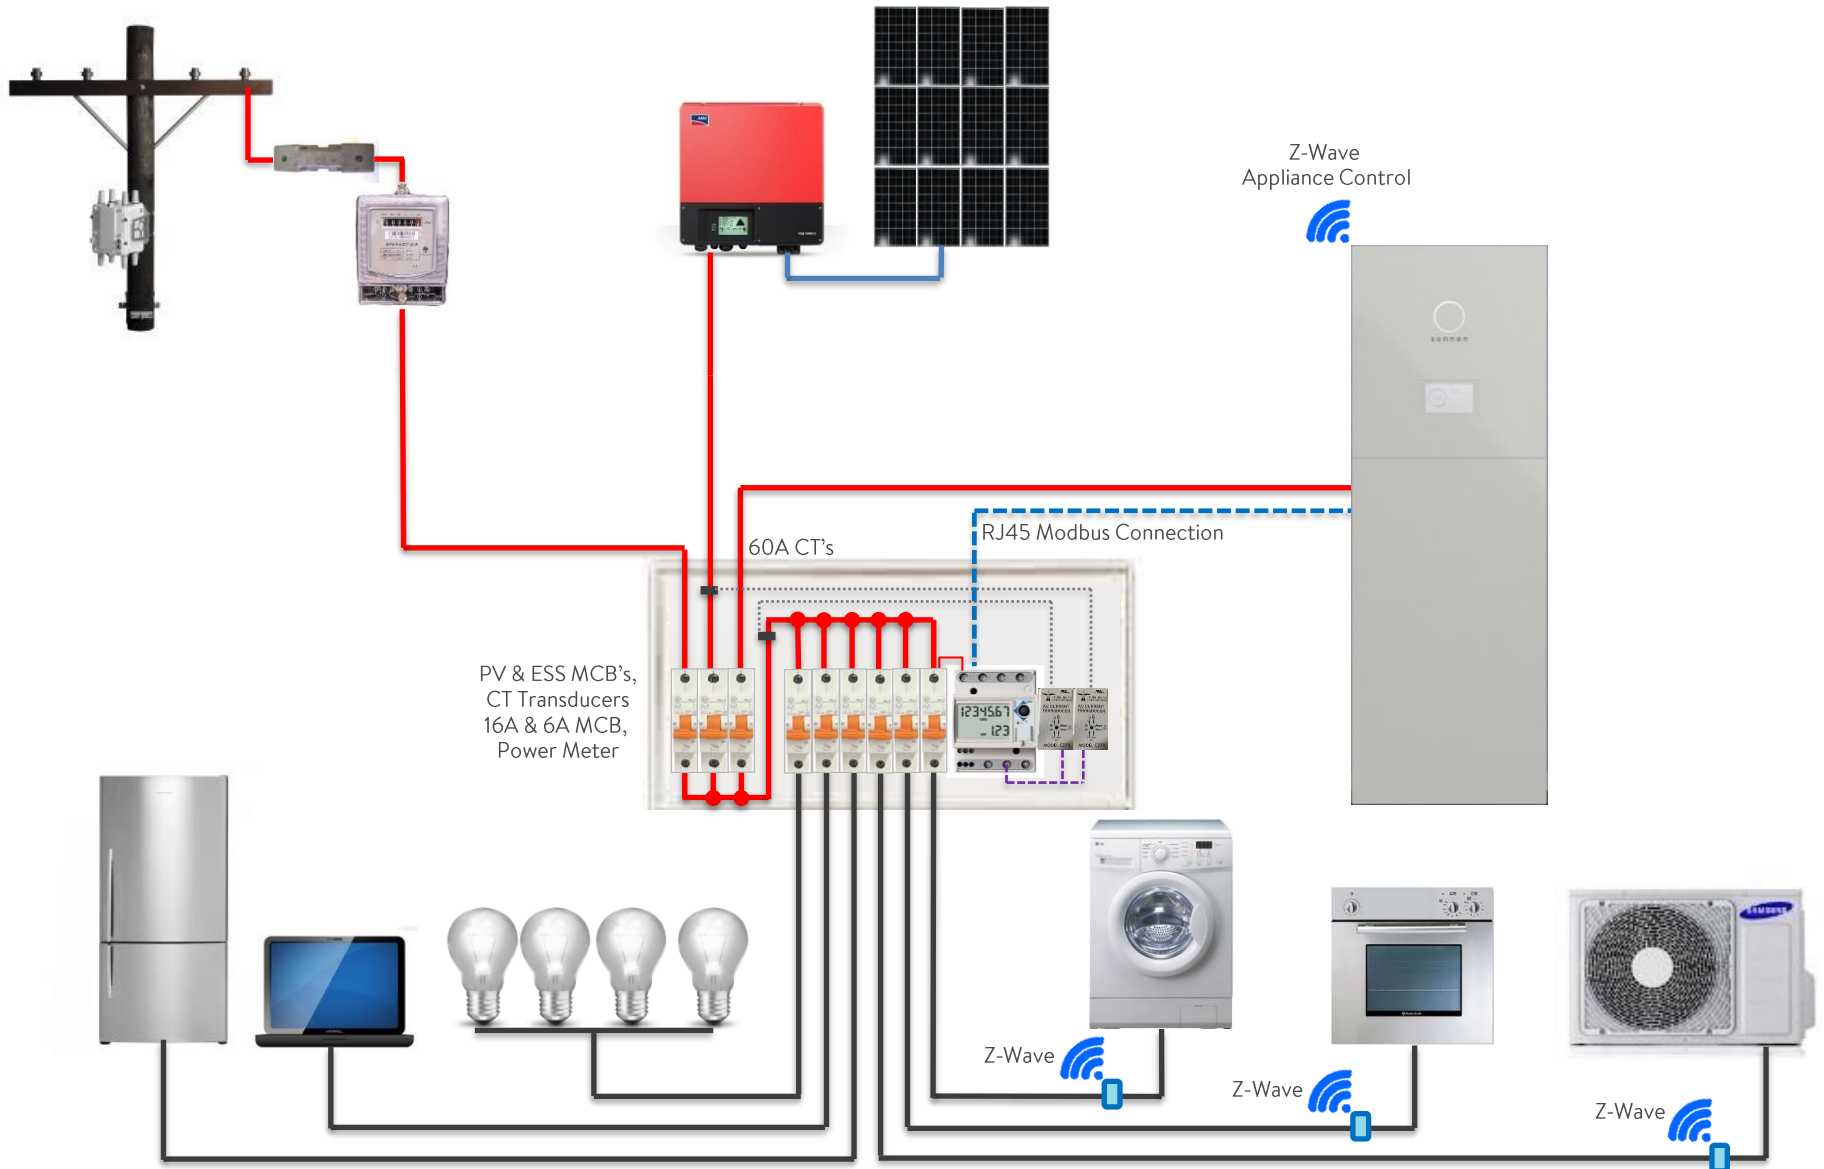

Sonnen - Domestic PV Installation Diagram

Single Phase – Net Feed PV

Sonnen – Domestic Installation – Consumption Measurement Main Board – Option 1

Sonnen – Domestic Installation – Consumption Measurement Sub Board – Option 2

Sonnen – Domestic Installation – Consumption Measurement Sub Board – Option 3

Sonnen – Domestic Installation – Consumption Measurement Sub Board – Option 4

Sonnen – Domestic Installation – Consumption Measurement Sub Board – Option 4.5

Sonnen – Domestic Installation – Consumption Measurement Sub Board – Option 5