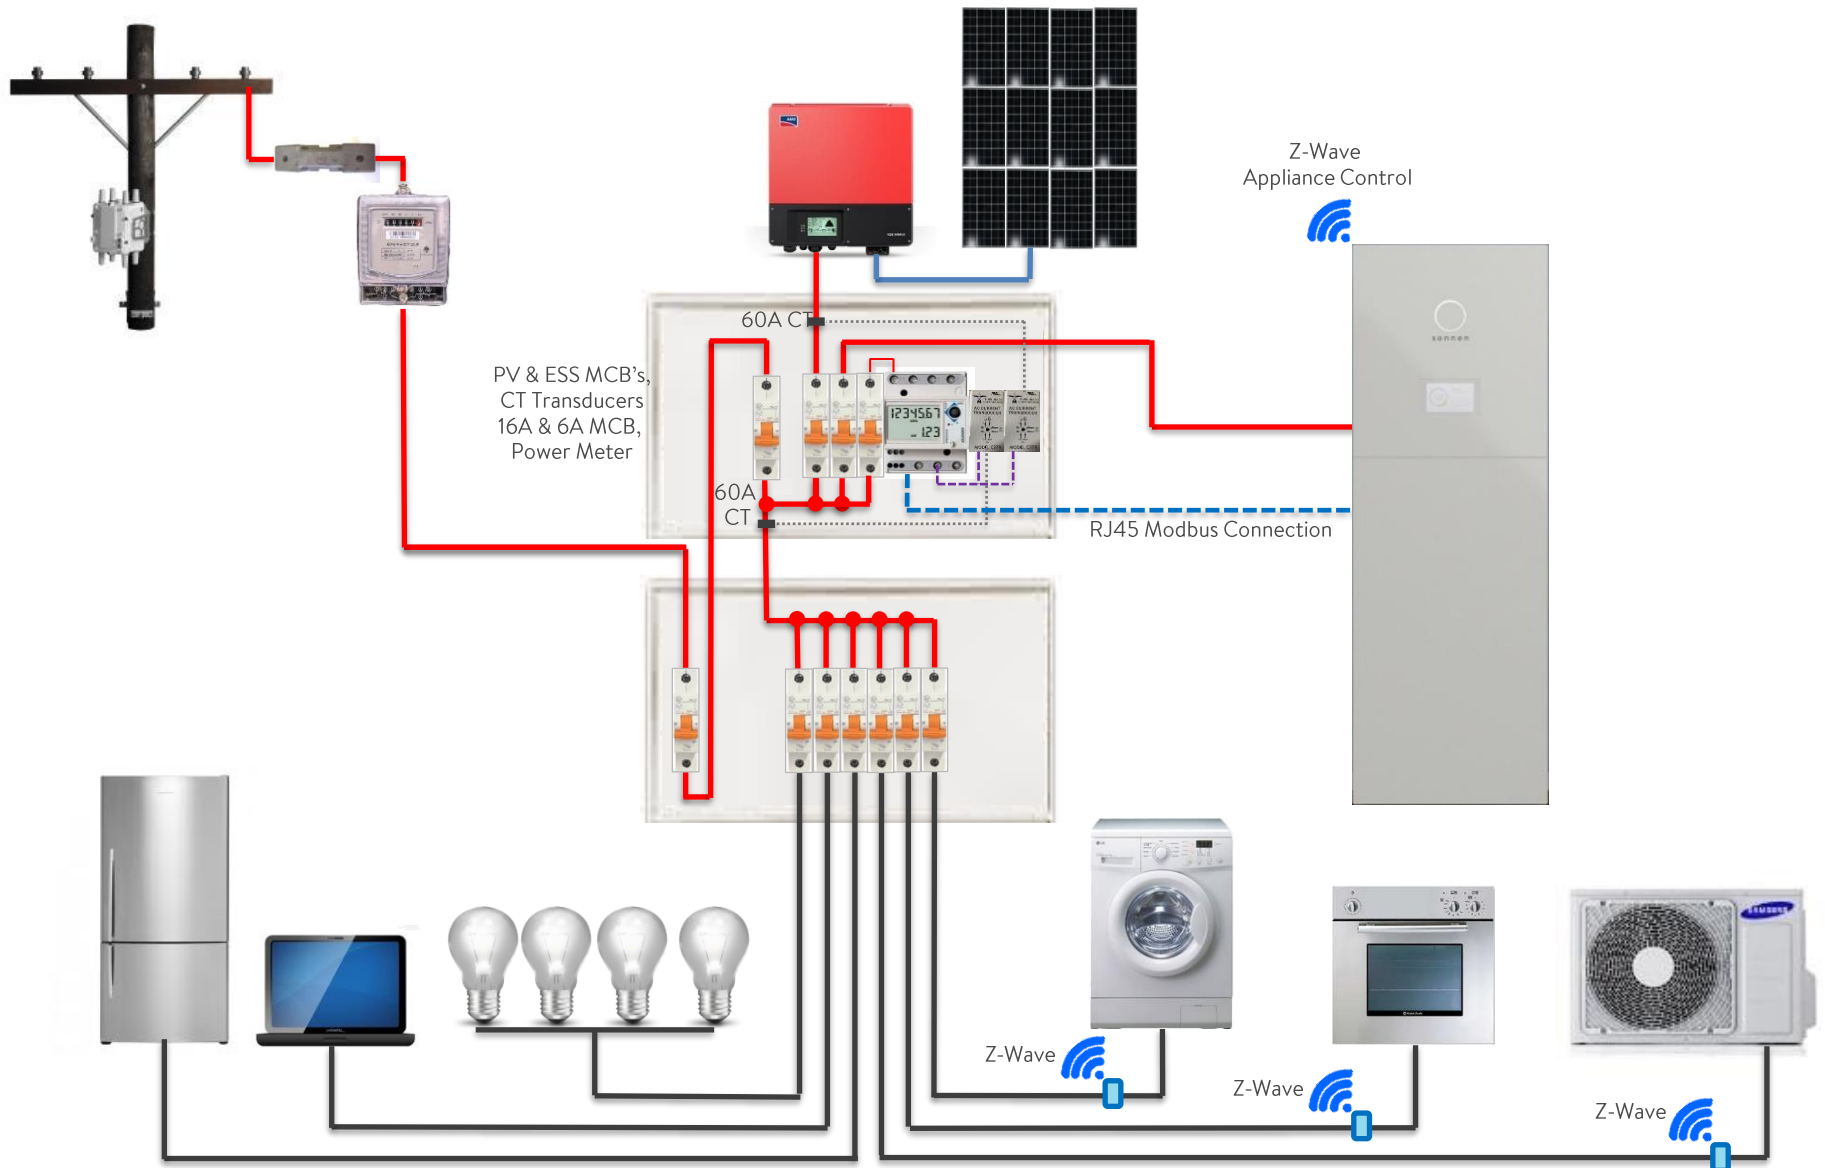

Sonnen - Domestic PV Installation Diagram

Single Phase – Net Feed PV

Sonnen – Domestic Installation – Consumption Measurement Main Board – Option 1

Sonnen – Domestic Installation – Consumption Measurement Sub Board – Option 2

Sonnen – Domestic Installation – Consumption Measurement Sub Board – Option 3

Sonnen – Domestic Installation – Consumption Measurement Sub Board – Option 4

Sonnen – Domestic Installation – Consumption Measurement Sub Board – Option 4.5

Sonnen – Domestic Installation – Consumption Measurement Sub Board – Option 5